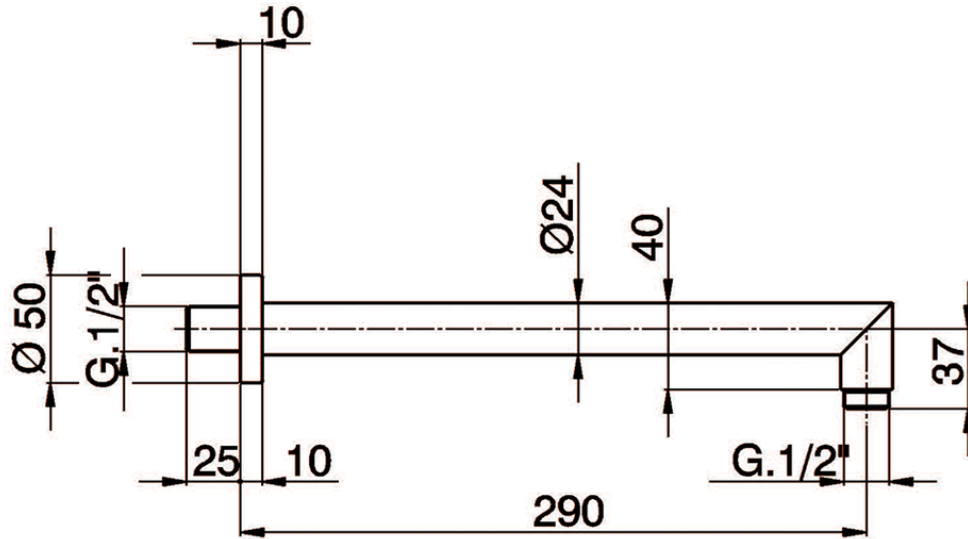

Shower arm SHOWER_SS013243

SS013243

<https://en.huberitalia.com/shower-arm-shower-ss013243>

2026-06-29