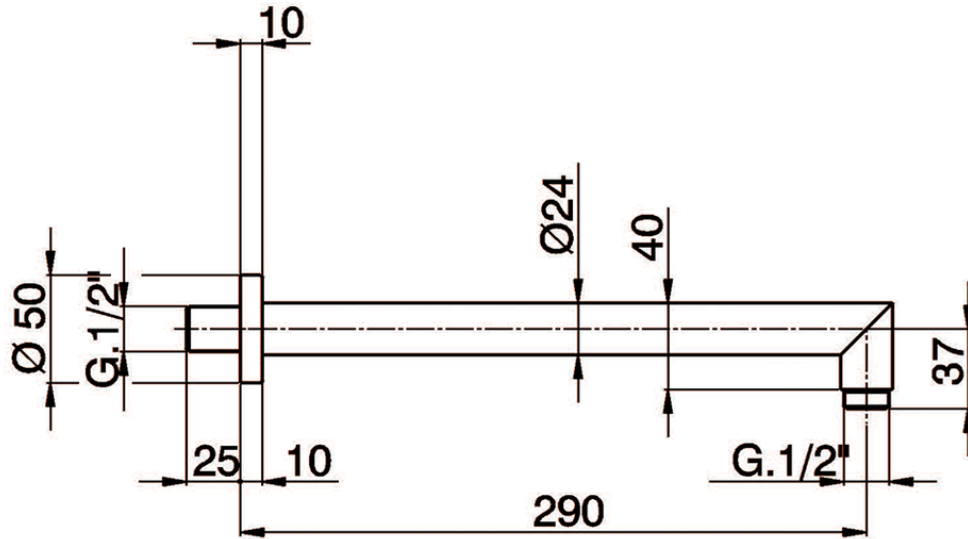

Shower arm SHOWER_SS013243

SS013243

<https://en.huberitalia.com/shower-arm-shower-ss013243>

2026-04-28