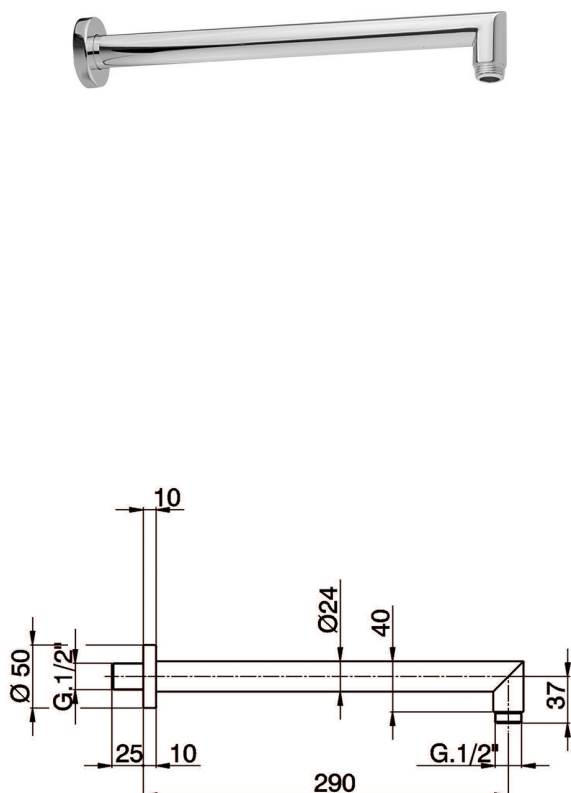

Shower arm SHOWER_SS013243

MODEL **SS013243**

Shower arm, L.290 mm

AVAILABLE FINISHINGS

- **21** 21 Chrome
- **2A** 2A Satin Brushed Nickel
- **2B** 2B Polished Nickel
- **2F** 2F Brushed Nickel
- **40** 40 Matt Black
- **4Q** 4Q Matt White
- **2P** 2P Rose Gold

CHARACTERISTICS

2026-04-28