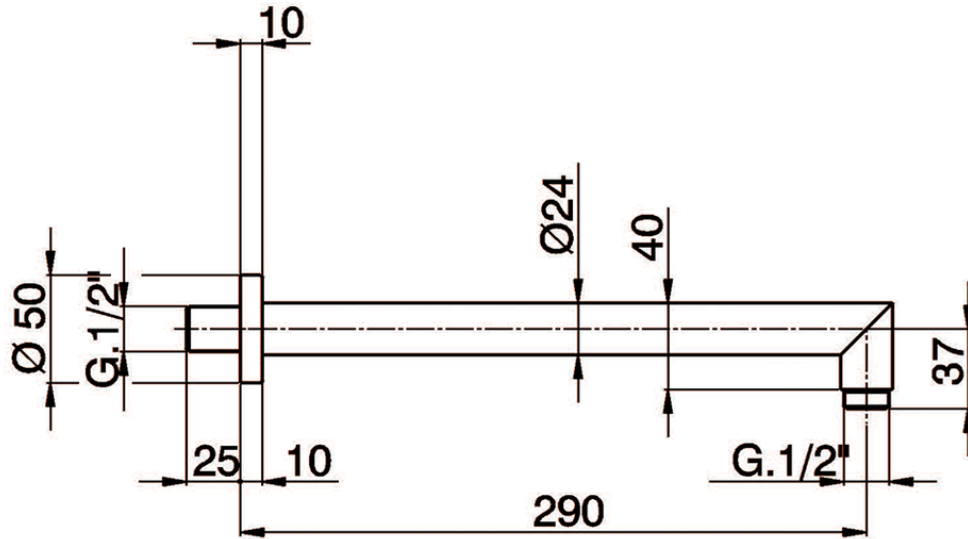

Shower arm SHOWER_SS013243

SS013243

<https://en.huberitalia.com/shower-arm-shower-ss013243>

2026-04-30