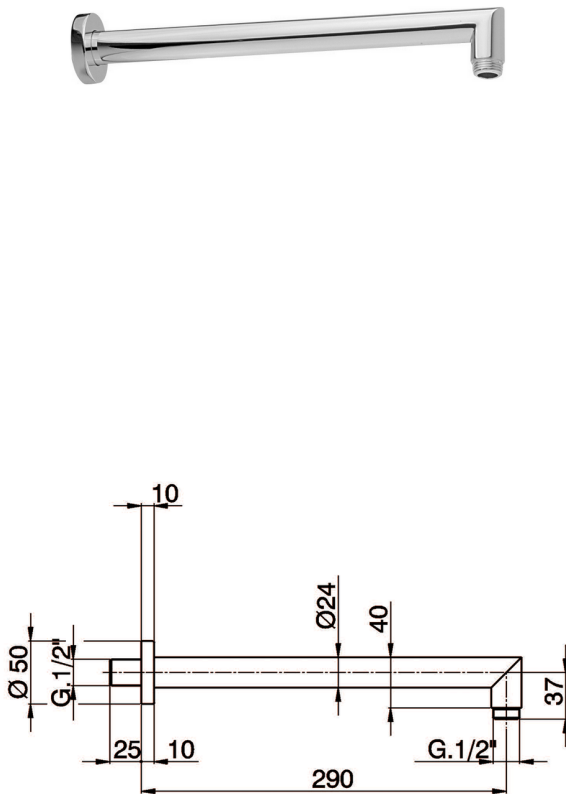

Shower arm SHOWER_SS013243

MODEL **SS013243**

Shower arm, L.290 mm

AVAILABLE FINISHINGS

-  **21** 21 Chrome
-  **2A** 2A Satin Brushed Nickel
-  **2B** 2B Polished Nickel
-  **2F** 2F Brushed Nickel
-  **40** 40 Matt Black
-  **4Q** 4Q Matt White
-  **2P** 2P Rose Gold