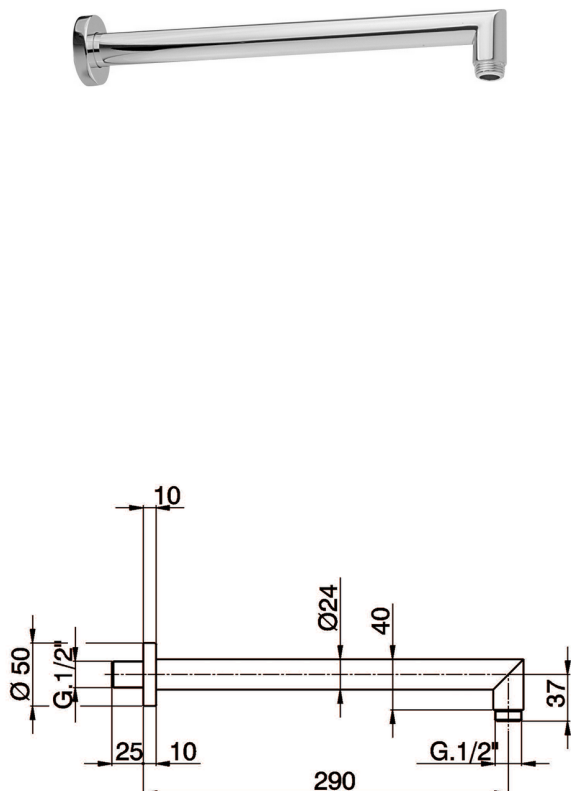

Shower arm SHOWER_SS013243

MODEL **SS013243**

Shower arm, L.290 mm

AVAILABLE FINISHINGS

- **21** 21 Chrome
- **2A** 2A Satin Brushed Nickel
- **2B** 2B Polished Nickel
- **2F** 2F Brushed Nickel
- **40** 40 Matt Black
- **4Q** 4Q Matt White
- **2P** 2P Rose Gold

CHARACTERISTICS

2026-04-07