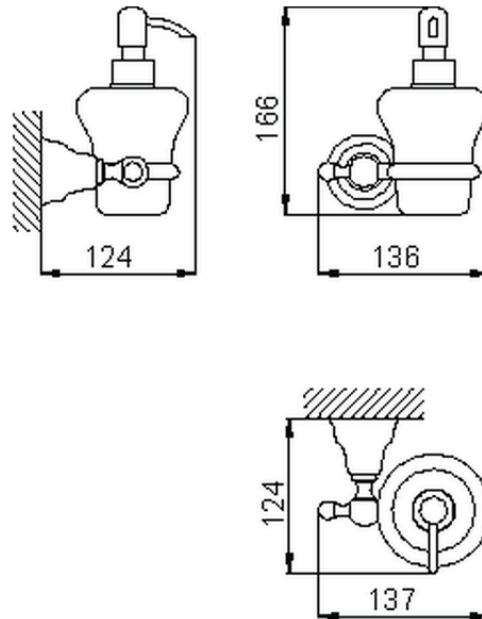

## Wall mounted soap dispenser CROISSETTE\_4024.01H.

4024.01H.

<https://en.huberitalia.com/wall-mounted-soap-dispenser-croisette-4024-01h>

2026-06-26