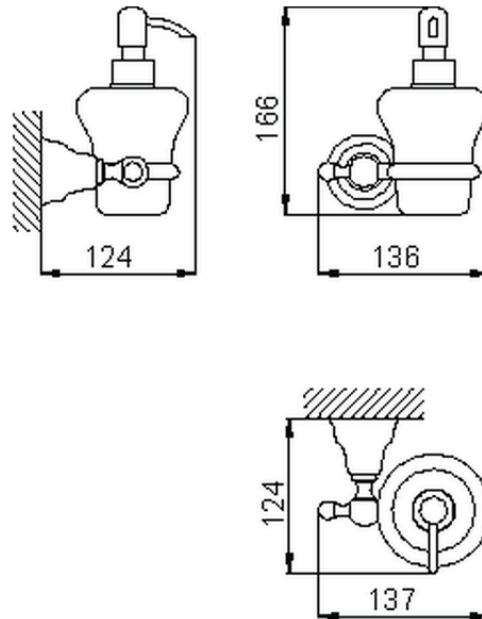

Wall mounted soap dispenser CROISSETTE_4024.01H.

4024.01H.

<https://en.huberitalia.com/wall-mounted-soap-dispenser-croisette-4024-01h>

2026-04-05