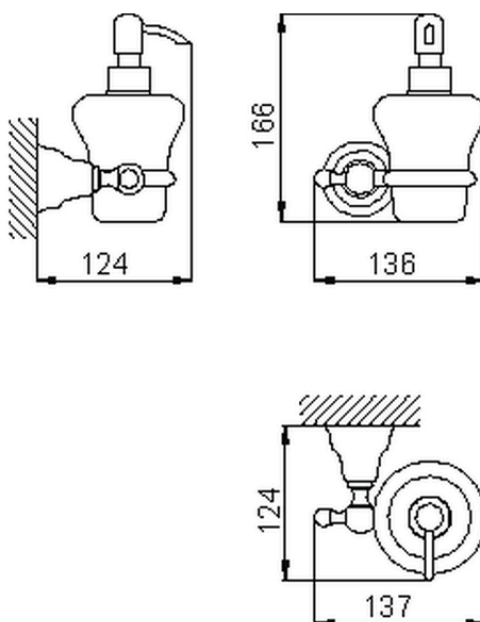

## Wall mounted soap dispenser CROISSETTE\_4024.01H.

4024.01H.

<https://en.huberitalia.com/wall-mounted-soap-dispenser-croisette-4024-01h>

2026-06-26