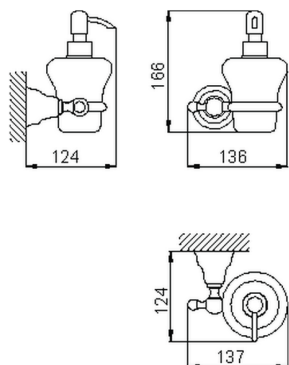

Wall mounted soap dispenser CROISSETTE_4024.01H.

MODEL **4024.01H.**

Wall mounted soap dispenser, ceramic dispenser wall

AVAILABLE FINISHINGS

-  **AC** AC Satin Brushed Nickel
-  **BA** BA Old Bronze
-  **CR** CR Chrome
-  **2W** 2W Brushed Gold