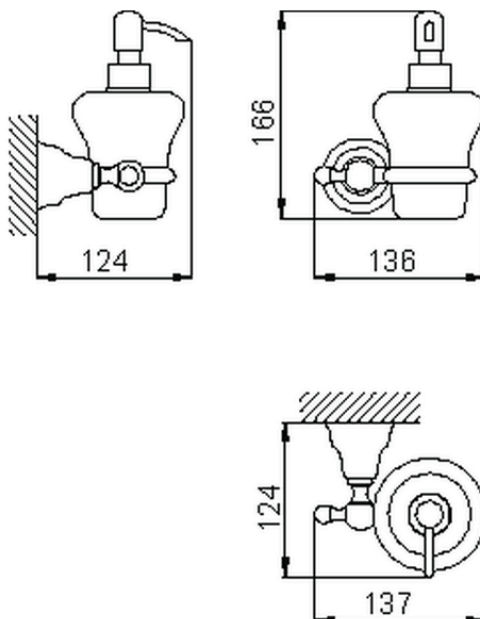

Wall mounted soap dispenser CROISSETTE_4024.01H.

4024.01H.

<https://en.huberitalia.com/wall-mounted-soap-dispenser-croisette-4024-01h>

2026-04-10