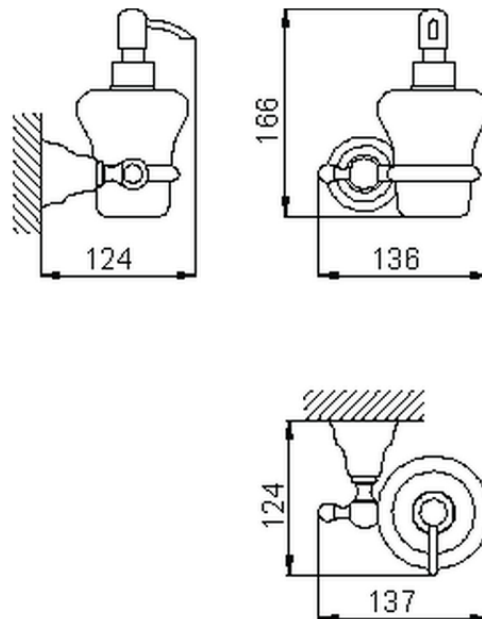

## Wall mounted soap dispenser CROISSETTE\_4024.01H.

4024.01H.

<https://en.huberitalia.com/wall-mounted-soap-dispenser-croisette-4024-01h>

2026-06-13