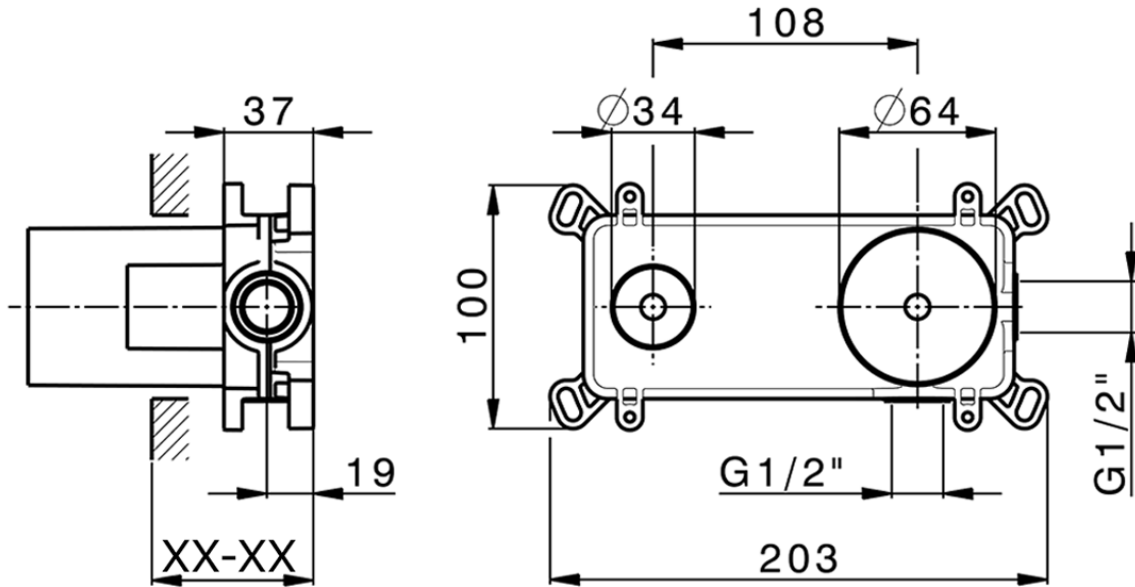

Concealed single lever washbasin mixer Easy-Box CONCEALED_ZB002450

Piastra/Plate/Plaque/Platte/Placa

2-3mm: XX 56-76

10mm: XX 48-68