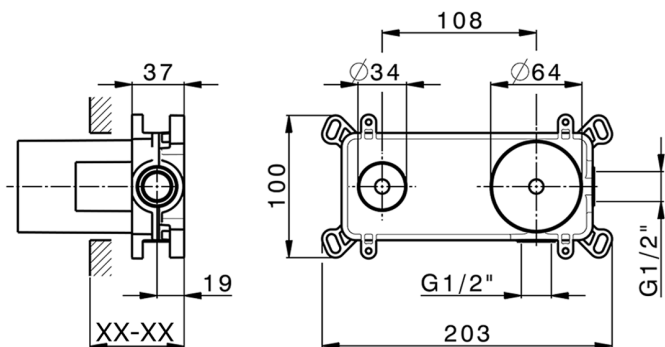

## Concealed single lever washbasin mixer Easy-Box CONCEALED\_ZB002450

MODEL **ZB002450**

Concealed single lever washbasin mixer  
Easy-Box, with protection guard box, without trim kit

AVAILABLE FINISHINGS

**04** 04 Without finishing

CHARACTERISTICS

Concealed **1**  
Cartridge Spare Parts **ZZ95409000**  
**35 mm Cartridge**

Piastra/Plate/Plaque/Platte/Placa

2-3mm: XX 56-76

10mm: XX 48-68

### EcoStop

EcoStop feature limits water flow to approximately 50% of maximum output with one point of resistance on setting. Push slightly past the middle stop only when full water output is required. This will save water up to 50%.