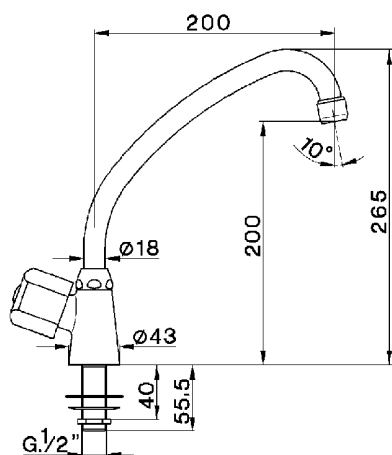

Pillar tap EVA_EV000740

MODEL **EV000740**

Pillar tap, without automatic pop-up waste, without handle

AVAILABLE FINISHINGS

CHARACTERISTICS

2024-11-15