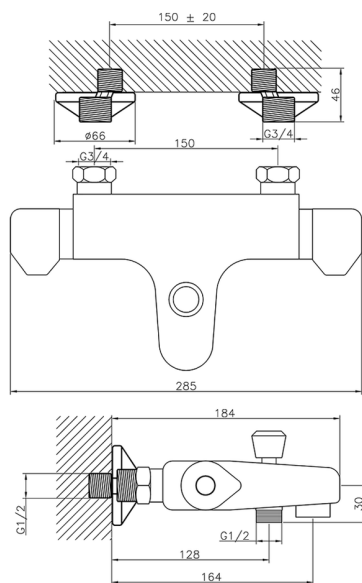

Thermostatic

The Huber thermostatic is your personal water manager, helping you to handle, control and save water and energy.

2024-09-19