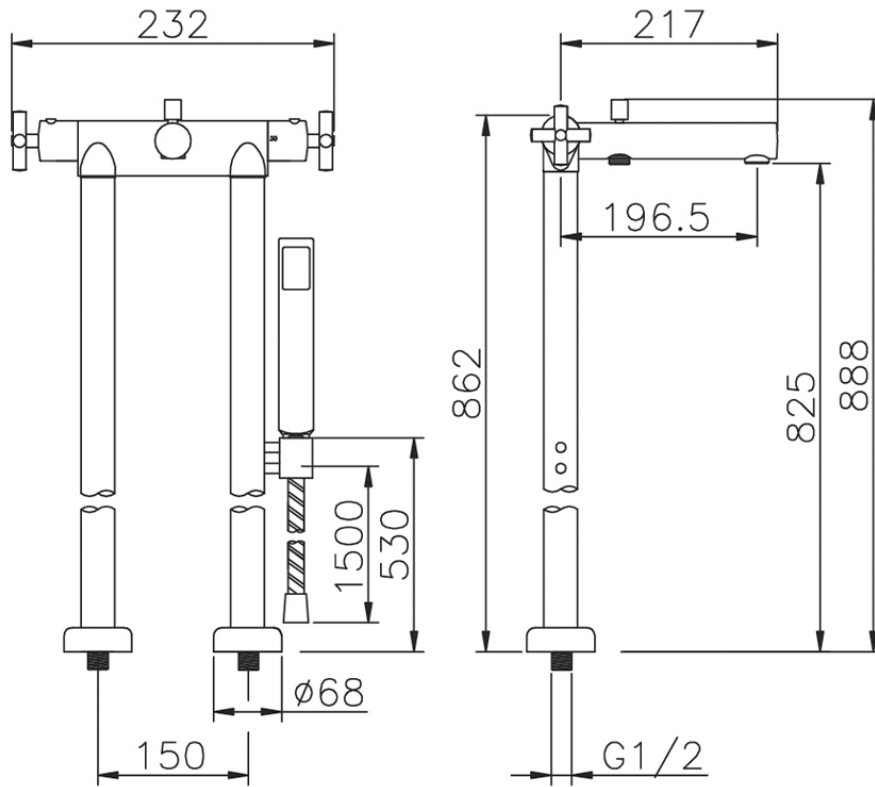

## Thermostatic floor-mounted bath mixer SUITE\_SUT39010

SUT39010

<https://en.huberitalia.com/thermostatic-floor-mounted-bath-mixer-suite-sut39010>

2024-11-21