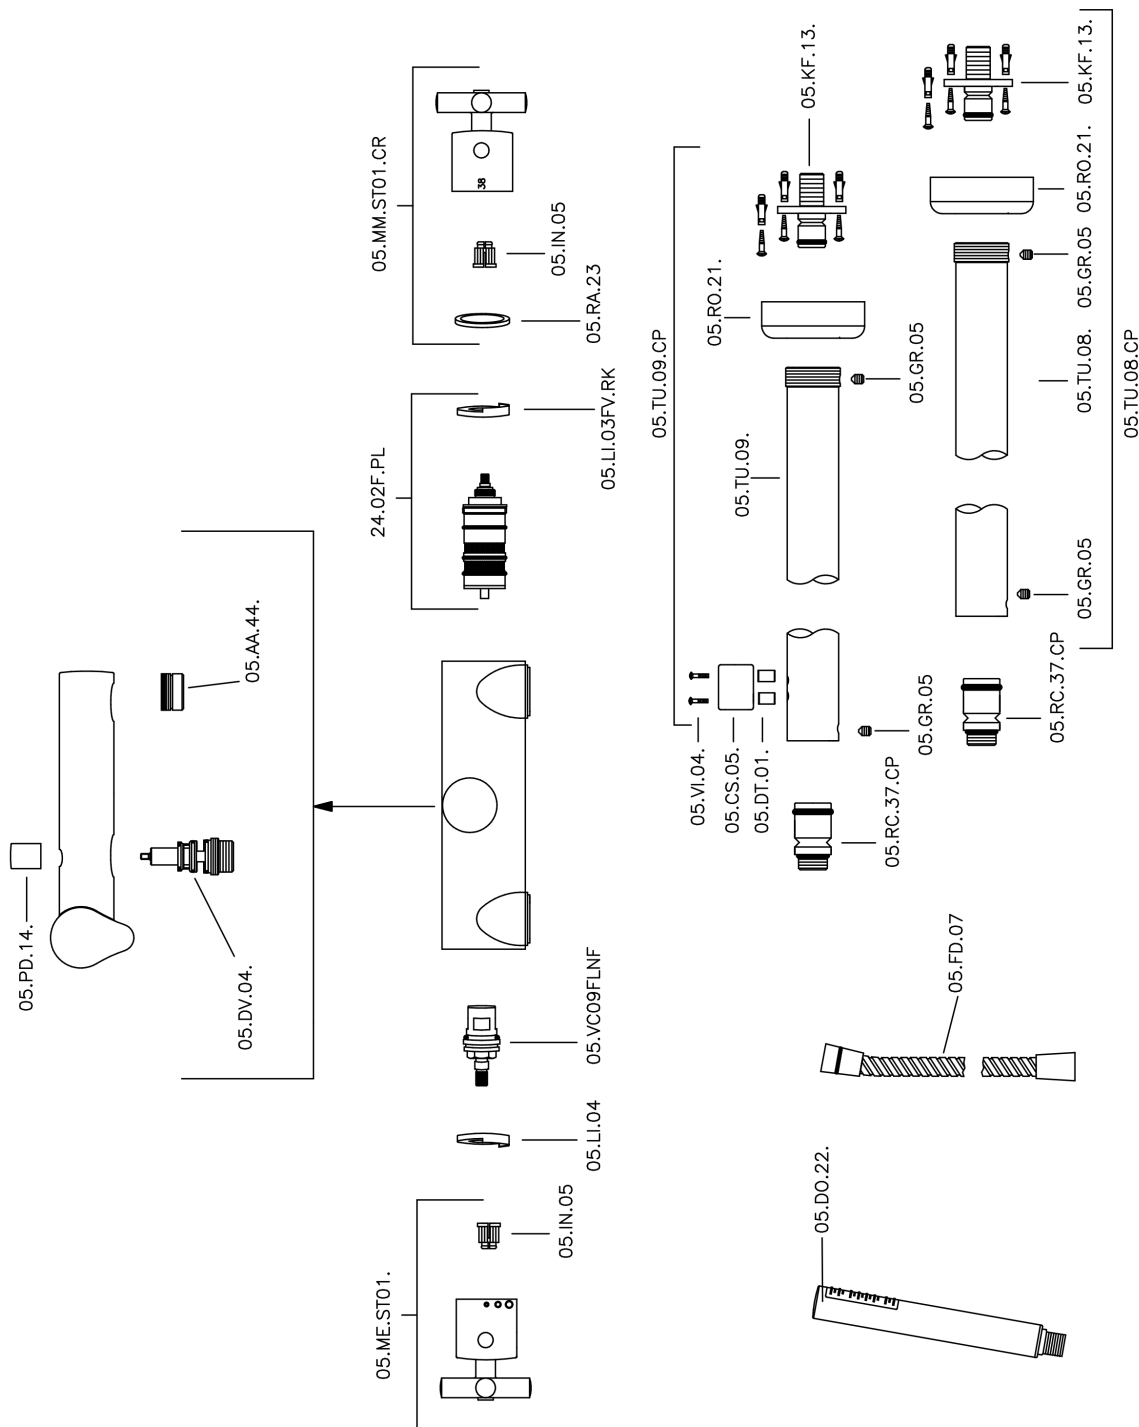

Thermostatic floor-mounted bath mixer SUITE_SUT39010

MODEL **SUT39010**

Thermostatic floor-mounted bath mixer, riser shower bracket, ABS 27 mm minimalistic one spray handshower, 150 cm Brass flexible hose

AVAILABLE FINISHINGS

-  **21** 21 Chrome
-  **40** 40 Matt Black
-  **2F** 2F Brushed Nickel
-  **2W** 2W Brushed Gold

CHARACTERISTICS

Cartridge Spare Parts **24.04A.PP**

8x20 Plus P Thermostatic Valve

Thermostatic

The Huber thermostatic is your personal water manager, helping you to handle, control and save water and energy.

Thermostatic floor-mounted bath mixer SUITE_SUT39010

SUT39010

<https://en.huberitalia.com/thermostatic-floor-mounted-bath-mixer-suite-sut39010>