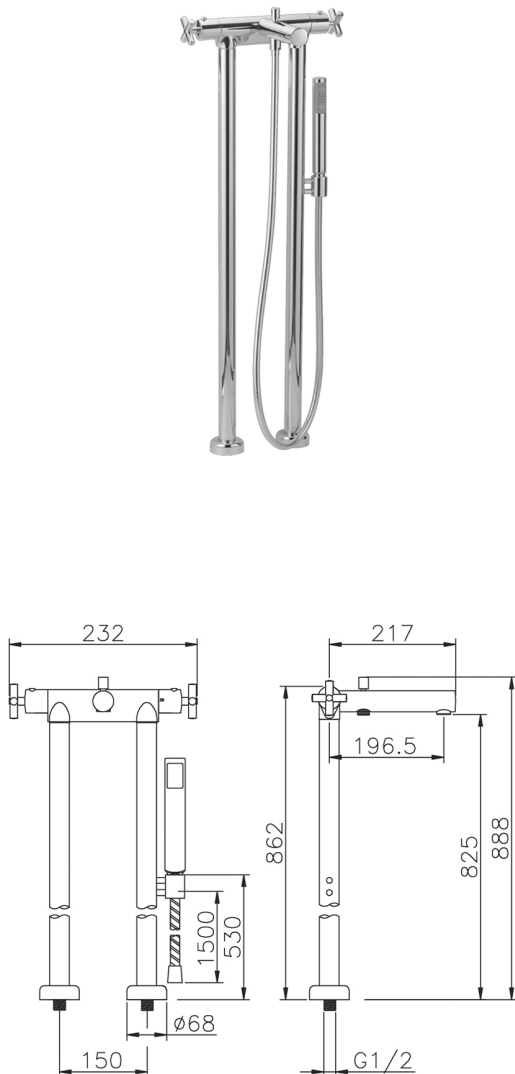

Thermostatic floor-mounted bath mixer SUITE_SUT39010

MODEL **SUT39010**

Thermostatic floor-mounted bath mixer, riser shower bracket, ABS 27 mm minimalistic one spray handshower, 150 cm Brass flexible hose

AVAILABLE FINISHINGS

-  **21** 21 Chrome
-  **40** 40 Matt Black
-  **2F** 2F Brushed Nickel
-  **2W** 2W Brushed Gold

CHARACTERISTICS

Cartridge Spare Parts **24.04A.PP**

8x20 Plus P Thermostatic Valve

Thermostatic

The Huber thermostatic is your personal water manager, helping you to handle, control and save water and energy.

Thermostatic floor-mounted bath mixer SUITE_SUT39010

SUT39010

<https://en.huberitalia.com/thermostatic-floor-mounted-bath-mixer-suite-sut39010>