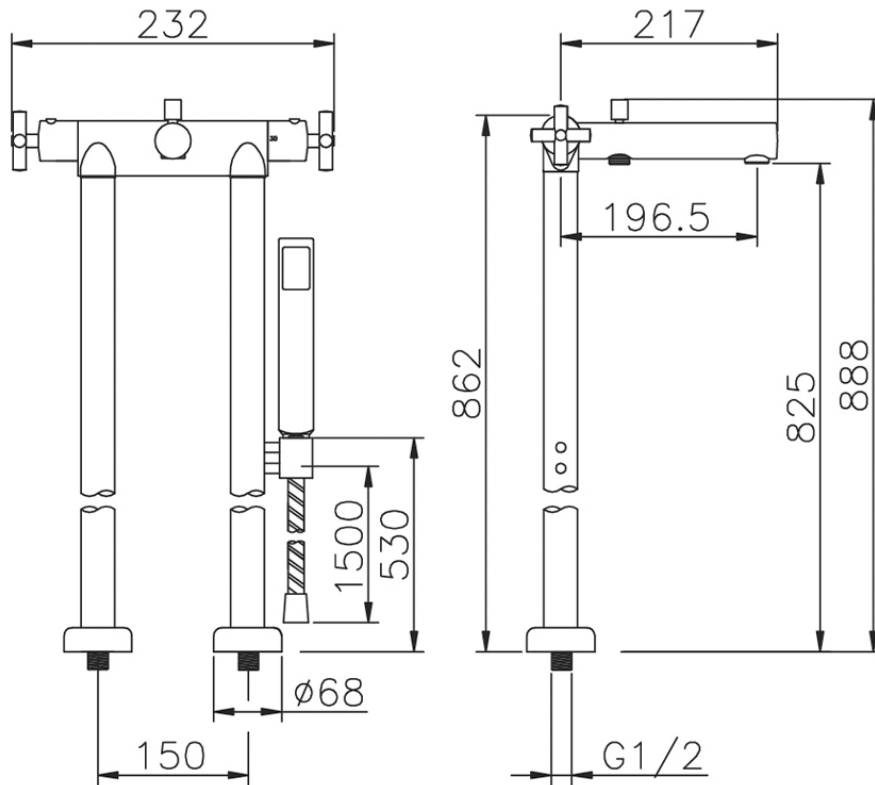

## Thermostatic floor-mounted bath mixer SUITE\_SUT39010

SUT39010

<https://en.huberitalia.com/thermostatic-floor-mounted-bath-mixer-suite-sut39010>

2024-11-21