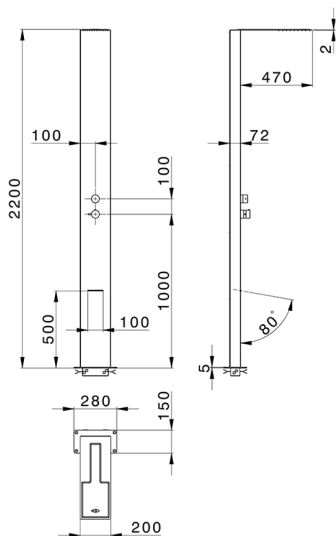

Free Standing Single Lever Shower Column COLUMNS_ZS105020

MODEL **ZS105020**

Free Standing Single Lever Shower Column, 2-outlet diverter, for Indoor/Outdoor use, 200x470 thick 2mm Inox rectangular showerhead, with patented safety valve, rain, waterfall functions, Inox AISI 316L

AVAILABLE FINISHINGS

D1 D1 Brushed Inox

CHARACTERISTICS

Cartridge Spare Parts **ZZ99751000**

35 mm Cartridge

2024-12-22