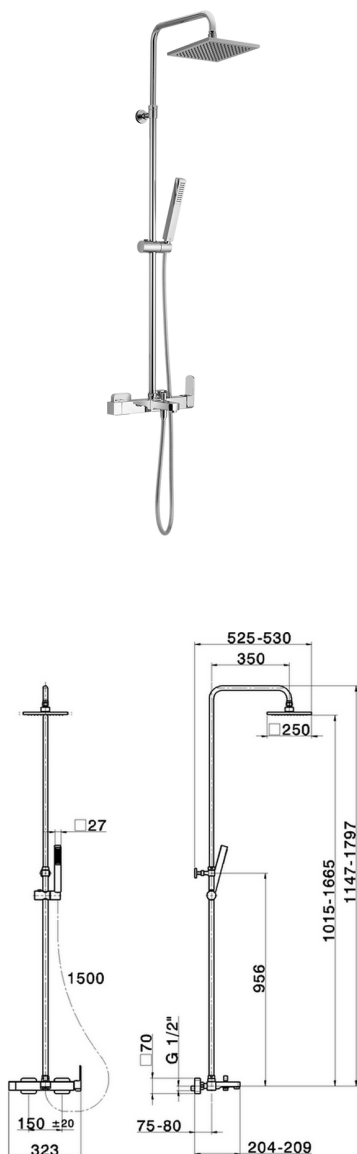

3-function single lever bath set DADO_DD004121

MODEL **DD004121**

3-function single lever bath set, 2-outlet diverter, adjustable riser column, sliding shower bracket, ABS 27x27mm one spray minimalist square handshower, 250x250 mm Brass square showerhead 8 mm thick, 150 cm smooth SILVERFLEX Flexible Hose

AVAILABLE FINISHINGS

CHARACTERISTICS

Cartridge Spare Parts **ZZ95409000**

35 mm Cartridge

EcoStop

EcoStop feature limits water flow to approximately 50% of maximum output with one point of resistance on setting. Push slightly past the middle stop only when full water output is required. This will save water up to 50%.

DeviaStop

The Huber Devia Stop technology allows to adjust the water flow and to direct it to the selected output point (overhead soaker, hand shower, etc).

2024-12-04