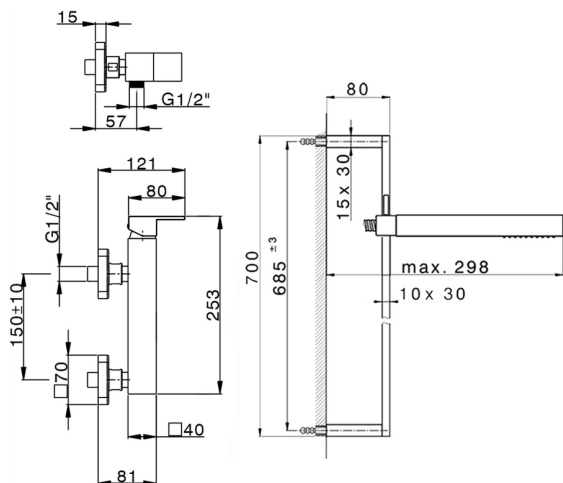

Single lever shower mixer, with shower set NUOVA EGO_NE000464

MODEL **NE000464**

Single lever shower mixer, with shower set, 70 cm sliding rail bar with sliding bracket, ABS 27x27mm one spray minimalist square handshower, 150 cm smooth SILVERFLEX Flexible Hose

AVAILABLE FINISHINGS

-  **21** 21 Chrome
-  **2F** 2F Brushed Nickel
-  **40** 40 Matt Black
-  **4Q** 4Q Matt White

CHARACTERISTICS

Cartridge Spare Parts **ZZ97179000**

35 mm Cartridge

2024-11-21