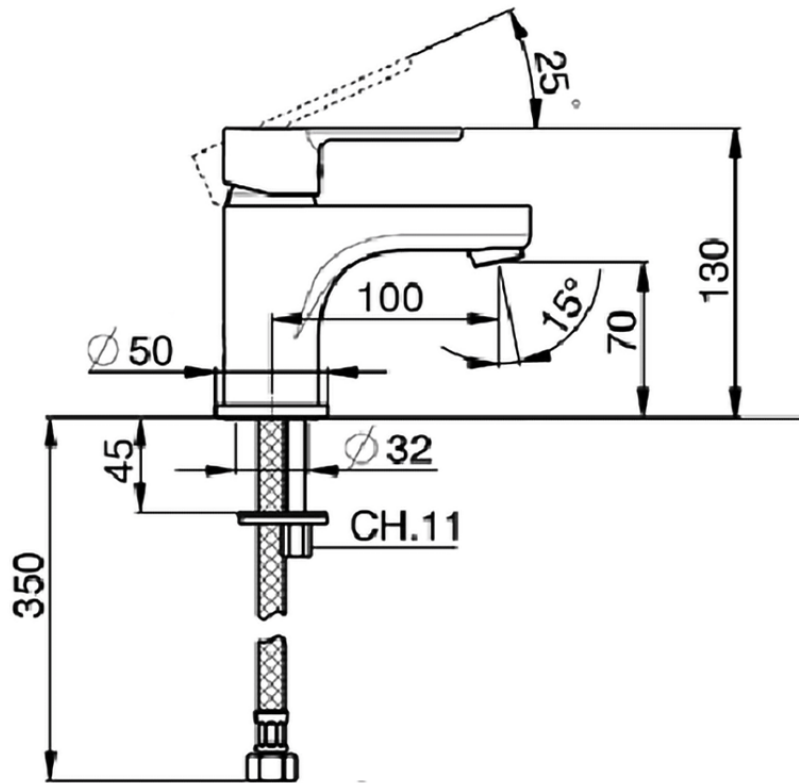

Single lever washbasin mixer EnergySave H2_H2000545

H2000545

<https://en.huberitalia.com/single-lever-washbasin-mixer-energysave-h2-h2000545>

2026-04-08