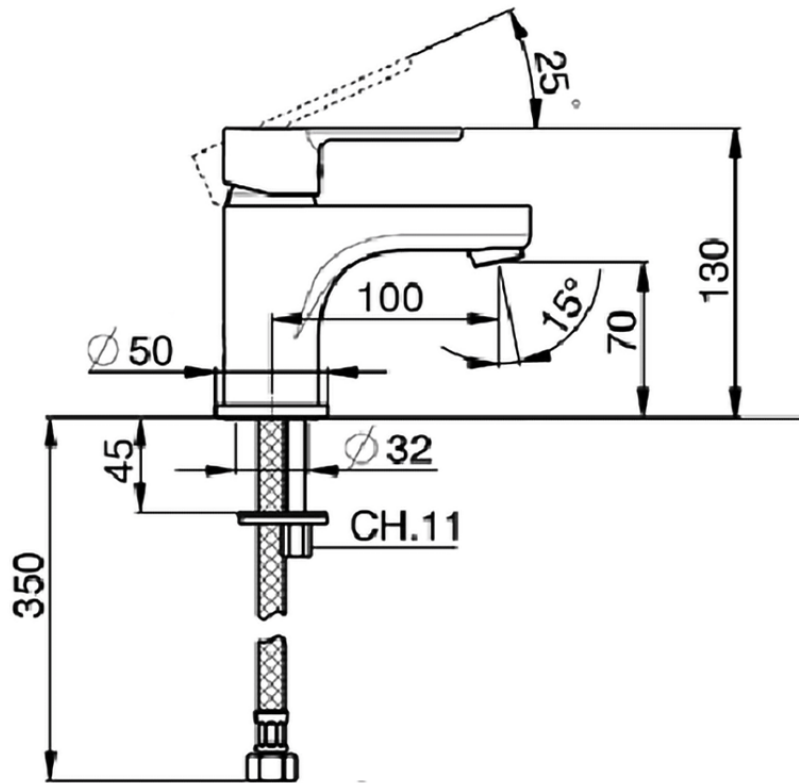

Single lever washbasin mixer EnergySave H2_H2000545

H2000545

<https://en.huberitalia.com/single-lever-washbasin-mixer-energysave-h2-h2000545>

2026-05-16