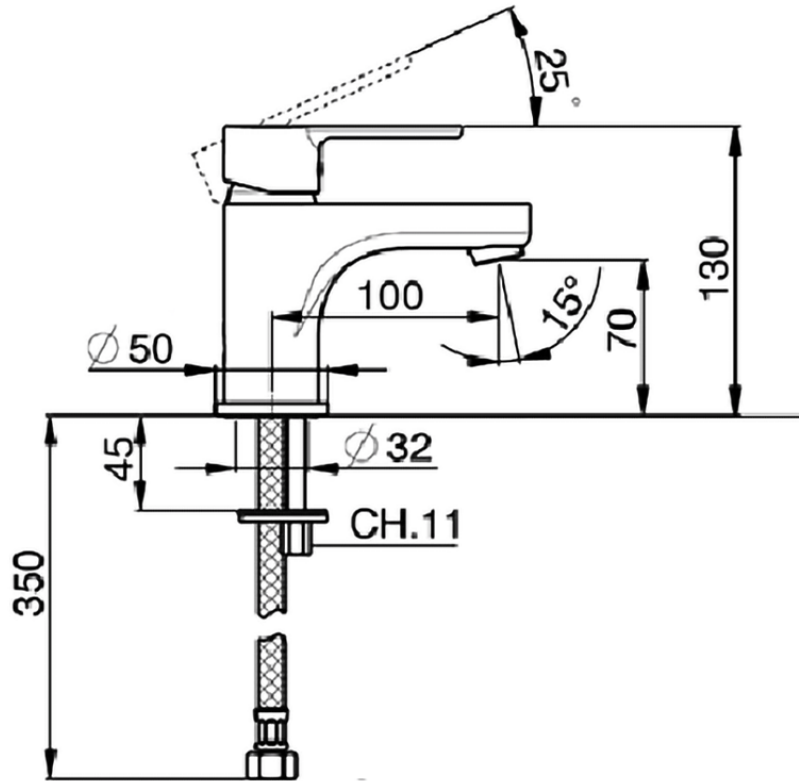

## Single lever washbasin mixer EnergySave H2\_H2000545

H2000545

<https://en.huberitalia.com/single-lever-washbasin-mixer-energysave-h2-h2000545>

2026-06-06