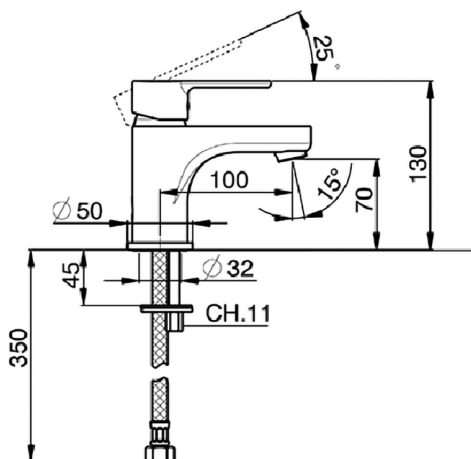

Single lever washbasin mixer EnergySave H2_H2000545

MODEL **H2000545**

Single lever washbasin mixer EnergySave, without automatic pop-up waste, G.3/8" stainless steel flexible hoses

AVAILABLE FINISHINGS

CHARACTERISTICS

Cartridge Spare Parts **ZZ96800000**

35 mm Cartridge

DeviaStop

The Huber Devia Stop technology allows to adjust the water flow and to direct it to the selected output point (overhead soaker, hand shower, etc).

EnergySave

Thanks to the EnergySave device, only cold water will be drawn if the lever is operated in the central position, so that the water heater will not be engaged and no hot water wasted, leading to considerable savings in energy and costs. The temperature can be adjusted by rotating the lever to the left, until the desired temperature is reached.