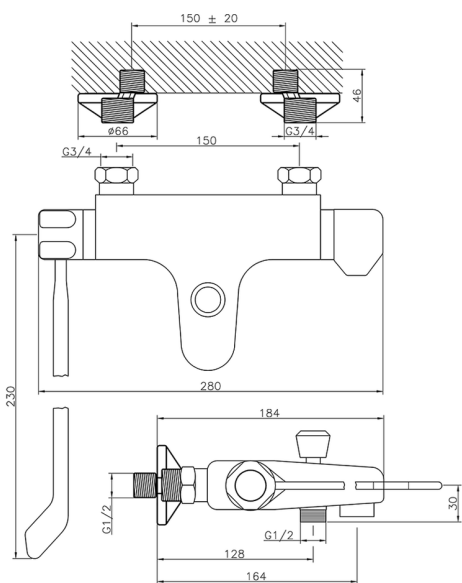

Thermostatic bath mixer COMMUNITY_CLT25020

MODEL **CLT25020**

Thermostatic bath mixer, without shower set, 1/2" M flexible connection, with long lever

AVAILABLE FINISHINGS

CHARACTERISTICS

Cartridge Spare Parts **24.04A.PP**

8x20 Plus P Thermostatic Valve

Thermostatic

The Huber thermostatic is your personal water manager, helping you to handle, control and save water and energy.

2026-04-07