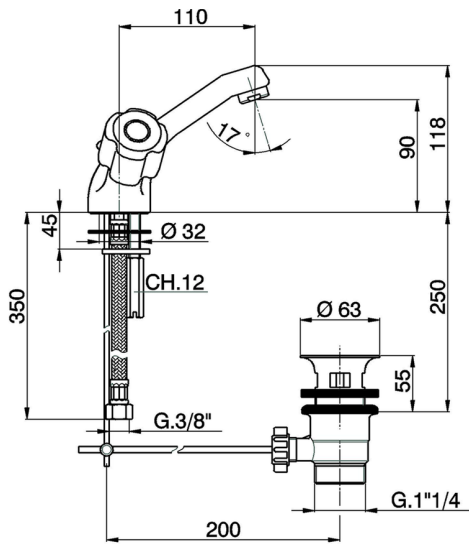

## Washbasin mixer EVA\_EV000518

MODEL **EV000518**

Washbasin mixer, with 1"1/4 automatic pop-up waste, G.3/8" stainless steel flexible hoses, without handles

AVAILABLE FINISHINGS

**21** 21 Chrome

CHARACTERISTICS