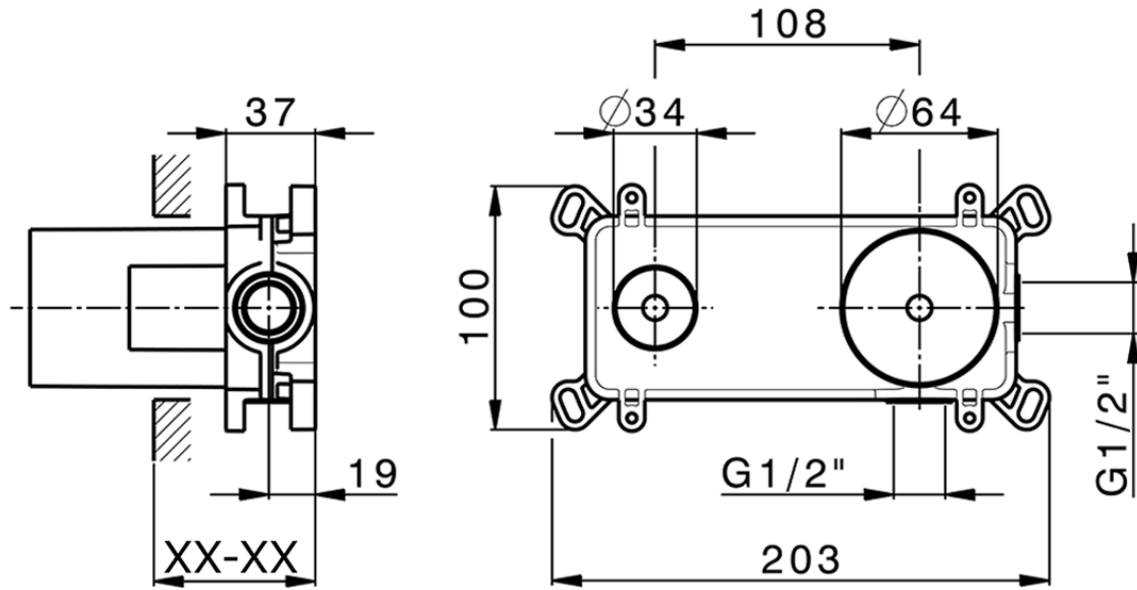

Exposed part for single lever washbasin valve M32_MT005510

MT005510

<https://en.huberitalia.com/exposed-part-for-single-lever-washbasin-valve-m32-mt005510>

Piastra/Plate/Plaque/Platte/Placa

2-3mm: XX 56-76

10mm: XX 48-68