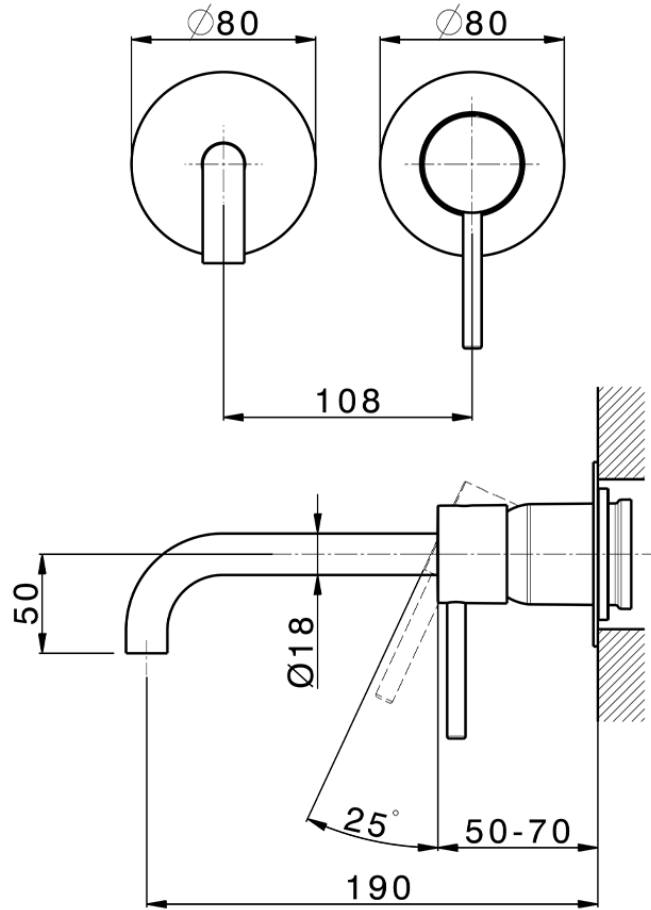

Exposed part for single lever washbasin valve M32_MT005510

MT005510

<https://en.huberitalia.com/exposed-part-for-single-lever-washbasin-valve-m32-mt005510>

Piastra/Plate/Plaque/Platte/Placa

2-3mm: XX 56-76

10mm: XX 48-68