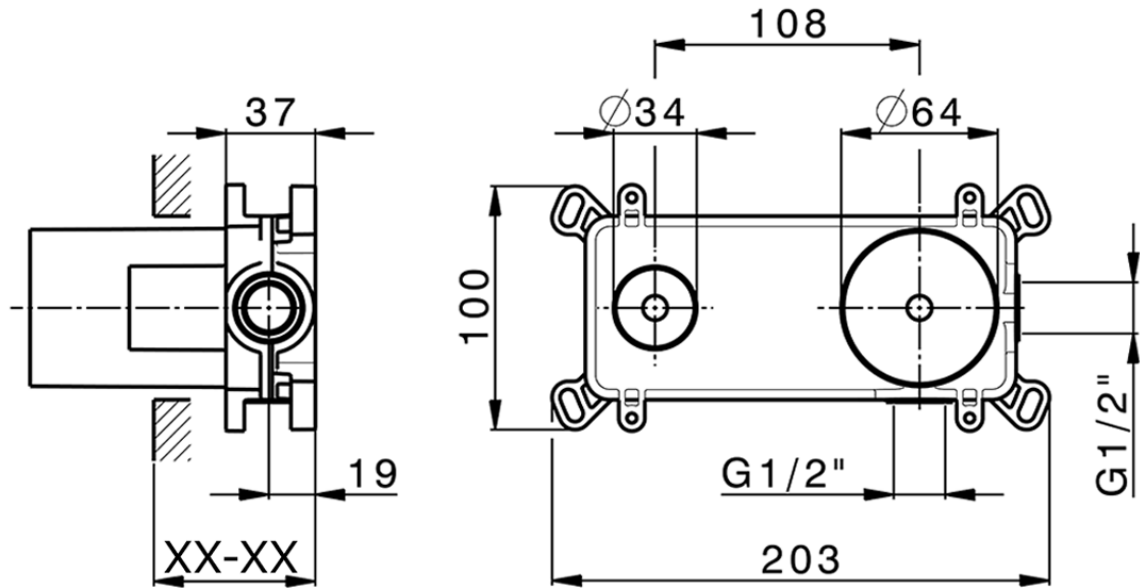

Exposed part for single lever washbasin valve M32\_MT005510

MT005510

<https://en.huberitalia.com/exposed-part-for-single-lever-washbasin-valve-m32-mt005510>

Piastra/Plate/Plaque/Platte/Placa

2-3mm: XX 56-76

10mm: XX 48-68