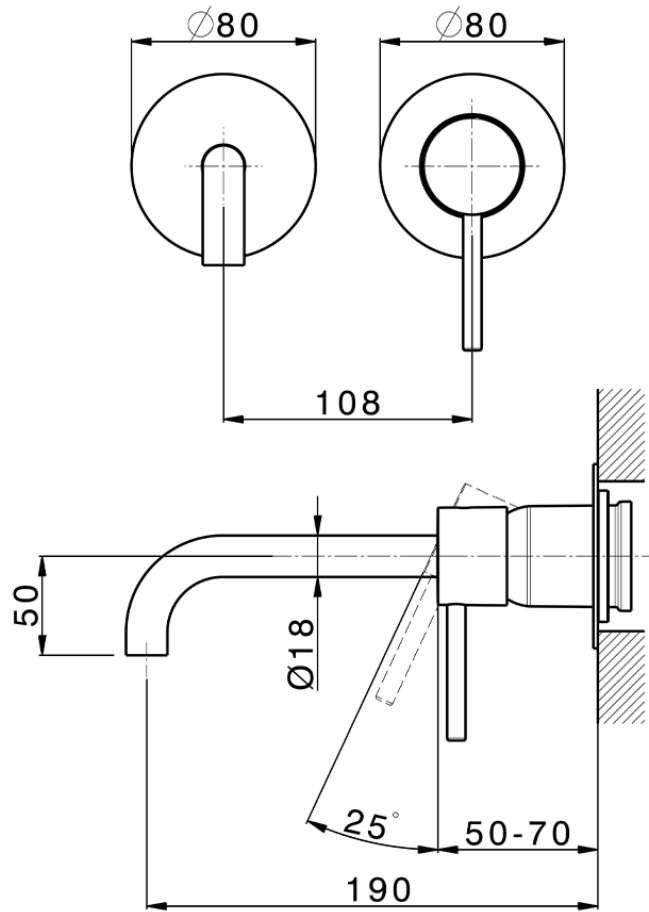

Exposed part for single lever washbasin valve M32\_MT005510

MT005510

<https://en.huberitalia.com/exposed-part-for-single-lever-washbasin-valve-m32-mt005510>

Piastra/Plate/Plaque/Platte/Placa

2-3mm: XX 56-76

10mm: XX 48-68