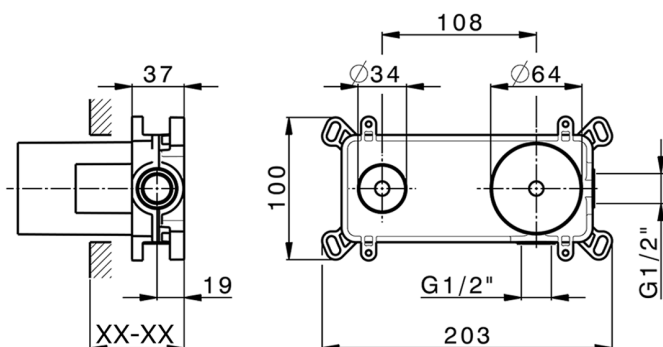

Exposed part for single lever washbasin valve M32_MT005510

MODEL **MT005510**

Exposed part for single lever washbasin valve, without concealed part, spout L.200 mm, for item Easy-Box ZB002450 and art. ZB025510

Required concealed parts **ZB002450**

Concealed single lever washbasin mixer Easy-Box CONCEALED_ZB002450

MODEL **ZB002450**

Concealed single lever washbasin mixer
Easy-Box, with protection guard box, without trim kit

AVAILABLE FINISHINGS

CHARACTERISTICS

Concealed **1**
Cartridge Spare Parts **ZZ95409000**
35 mm Cartridge

Piastra/Plate/Plaque/Platte/Placa

2-3mm: XX 56-76

10mm: XX 48-68

EcoStop

EcoStop feature limits water flow to approximately 50% of maximum output with one point of resistance on setting. Push slightly past the middle stop only when full water output is required. This will save water up to 50%.