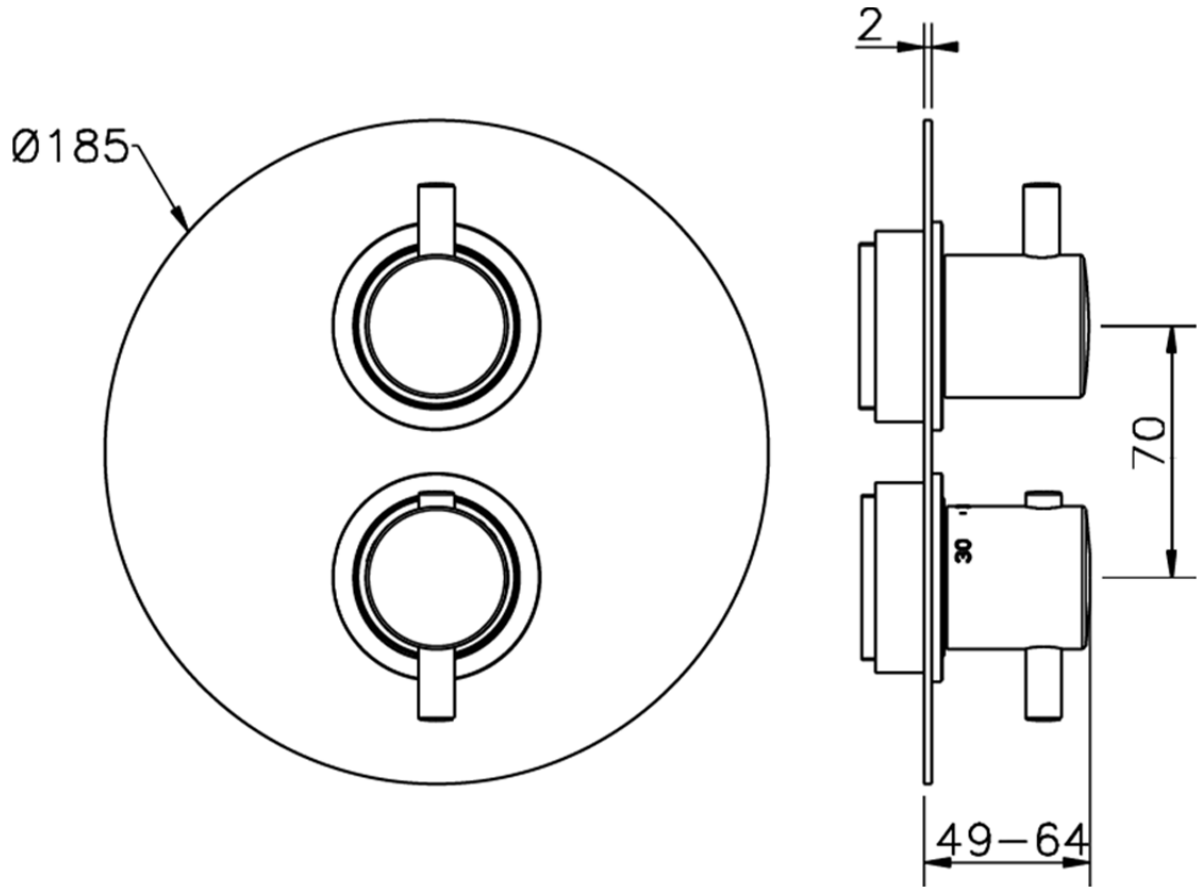

Exposed part for 3-outlet thermostatic mixer M32_MT018200

MT018200

<https://en.huberitalia.com/exposed-part-for-3-outlet-thermostatic-mixer-m32-mt018200>

Piastra/Plate/Plaque/Platte/Placa

2-3mm: XX 25-40 YY 76-91

10 mm: XX 16-31 YY 65-80