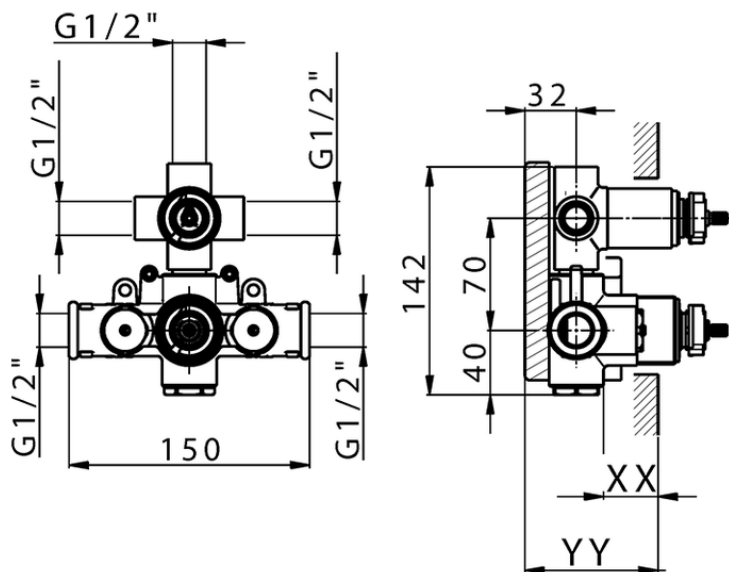

Exposed part for 3-outlet thermostatic mixer M32_MT018200

MT018200

<https://en.huberitalia.com/exposed-part-for-3-outlet-thermostatic-mixer-m32-mt018200>

Piastra/Plate/Plaque/Platte/Placa

2-3mm: XX 25-40 YY 76-91

10 mm: XX 16-31 YY 65-80