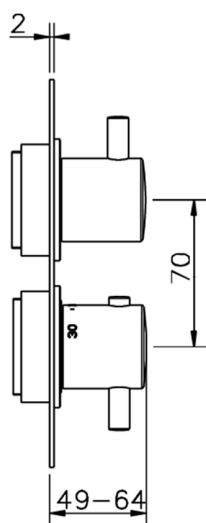

Exposed part for 3-outlet thermostatic mixer M32_MT018200

MODEL **MT018200**

Exposed part for 3-outlet thermostatic mixer, with 3 outlet diverter, without concealed part, for item ZB018201

AVAILABLE FINISHINGS

- **21** 21 Chrome
- **26** 26 Old Copper
- **2F** 2F Brushed Nickel
- **2W** 2W Brushed Gold
- **40** 40 Matt Black
- **4Q** 4Q Matt White

CHARACTERISTICS

Installation **Concealed**
Required concealed parts **ZB018201**

Thermostatic

The Huber thermostatic is your personal water manager, helping you to handle, control and save water and energy.