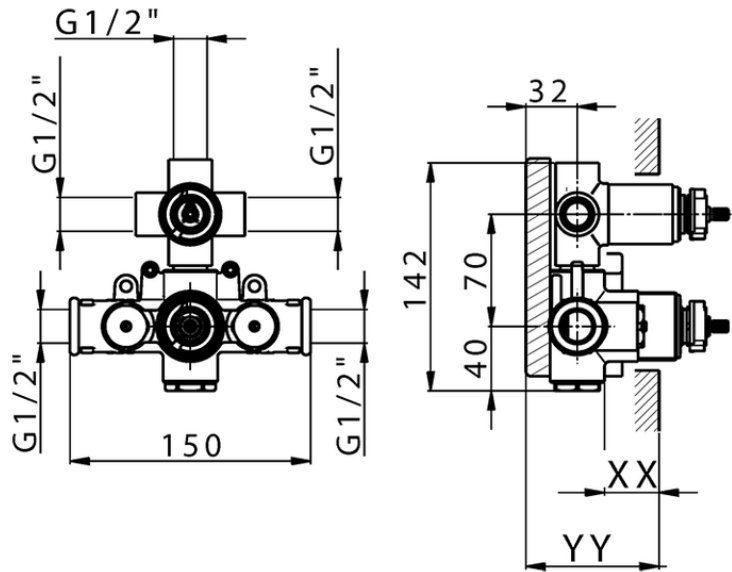

Exposed part for 3-outlet thermostatic mixer M32_MT018200

MT018200

<https://en.huberitalia.com/exposed-part-for-3-outlet-thermostatic-mixer-m32-mt018200>

Piastra/Plate/Plaque/Platte/Placa

2-3mm: XX 25-40 YY 76-91

10 mm: XX 16-31 YY 65-80

ZB018201

<https://en.huberitalia.com/3-outlet-concealed-thermostatic-shower-valve-concealed-zb018201>

2024-11-15