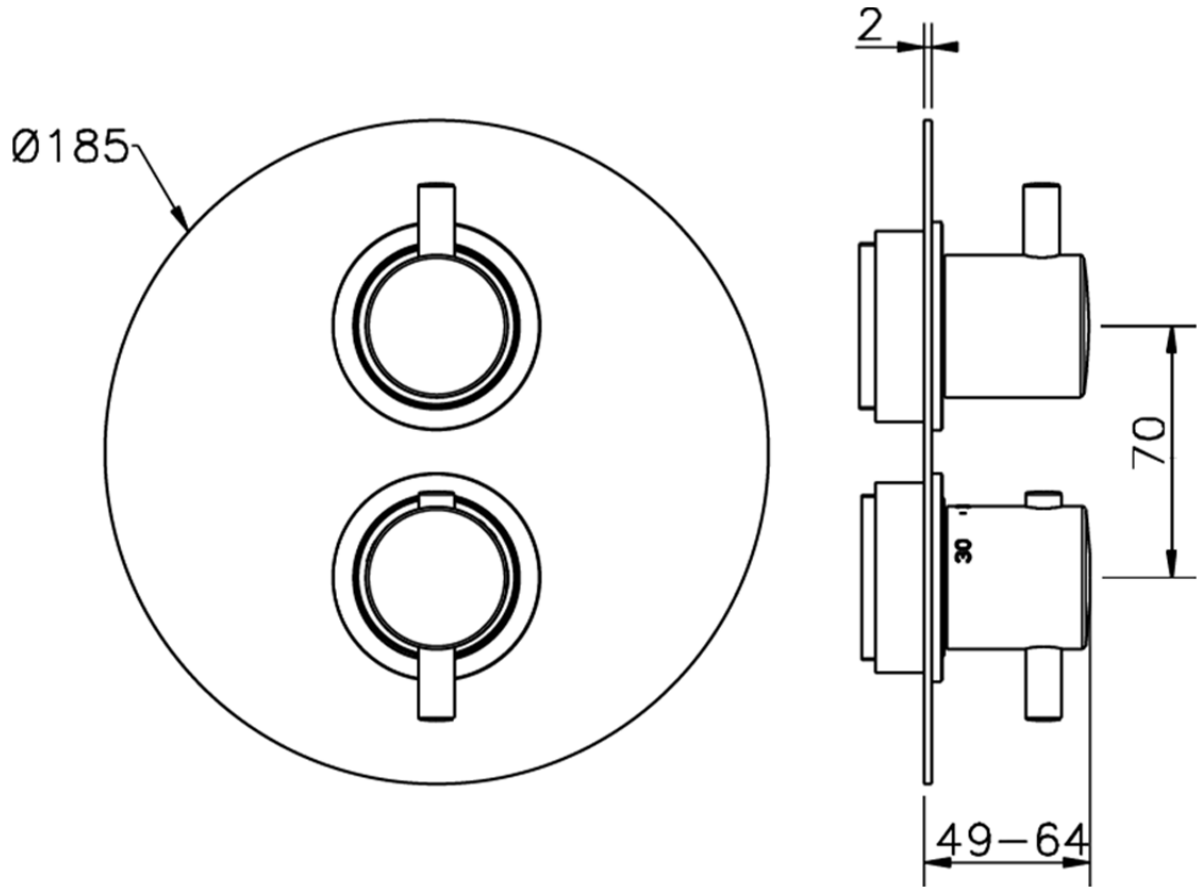

Exposed part for 3-outlet thermostatic mixer M32_MT018200

MT018200

<https://en.huberitalia.com/exposed-part-for-3-outlet-thermostatic-mixer-m32-mt018200>

Piastra/Plate/Plaque/Platte/Placa

2-3mm: XX 25-40 YY 76-91

10 mm: XX 16-31 YY 65-80

ZB018201

<https://en.huberitalia.com/3-outlet-concealed-thermostatic-shower-valve-concealed-zb018201>

2024-11-15