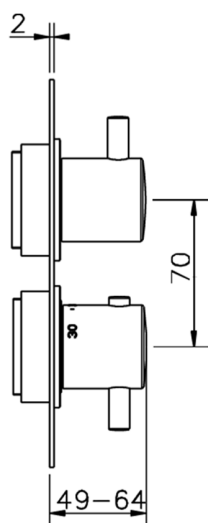

Exposed part for 3-outlet thermostatic mixer M32_MT018200

MODEL **MT018200**

Exposed part for 3-outlet thermostatic mixer, with 3 outlet diverter, without concealed part, for item ZB018201

AVAILABLE FINISHINGS

- **21** 21 Chrome
- **26** 26 Old Copper
- **2F** 2F Brushed Nickel
- **2W** 2W Brushed Gold
- **40** 40 Matt Black
- **4Q** 4Q Matt White

CHARACTERISTICS

Installation **Concealed**
Required concealed parts **ZB018201**

Thermostatic

The Huber thermostatic is your personal water manager, helping you to handle, control and save water and energy.