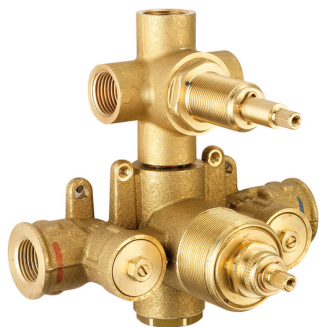

## Exposed part for 3-outlet thermostatic mixer M32\_MT018200

MODEL **MT018200**

Exposed part for 3-outlet thermostatic mixer, with 3 outlet diverter, without concealed part, for item ZB018201

### Thermostatic

The Huber thermostatic is your personal water manager, helping you to handle, control and save water and energy.

## 3-outlet Concealed thermostatic shower valve CONCEALED\_ZB018201

MODEL **ZB018201**

3-Outlet Concealed thermostatic mixer, with 3-outlet diverter, without trim kit

AVAILABLE FINISHINGS

CHARACTERISTICS

Installation	<b>Concealed</b>
Cartridge Spare Parts	<b>24.04A.PP</b>
<b>8x20 Plus P Thermostatic Valve</b>	
Concealed	<b>1</b>