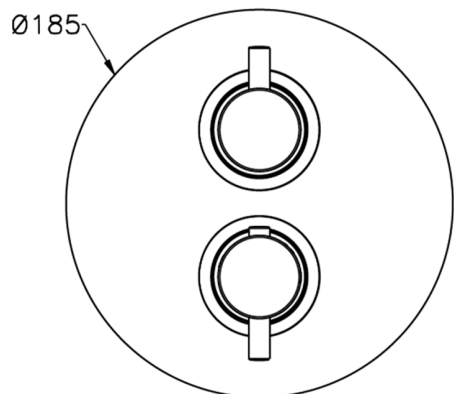

Exposed part for 3-outlet thermostatic mixer M32_MT018200

MODEL **MT018200**

Exposed part for 3-outlet thermostatic mixer, with 3 outlet diverter, without concealed part, for item ZB018201

AVAILABLE FINISHINGS

- **21** 21 Chrome
- **26** 26 Old Copper
- **2F** 2F Brushed Nickel
- **2W** 2W Brushed Gold
- **40** 40 Matt Black
- **4Q** 4Q Matt White

CHARACTERISTICS

Installation **Concealed**
Required concealed parts **ZB018201**

Thermostatic

The Huber thermostatic is your personal water manager, helping you to handle, control and save water and energy.