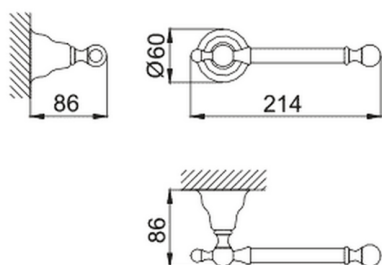

Toilet paper holder CROISETTE_4034.01H.

MODEL **4034.01H.**

Toilet paper holder

AVAILABLE FINISHINGS

-  **AC** AC Satin Brushed Nickel
-  **BA** BA Old Bronze
-  **CR** CR Chrome
-  **2W** 2W Brushed Gold