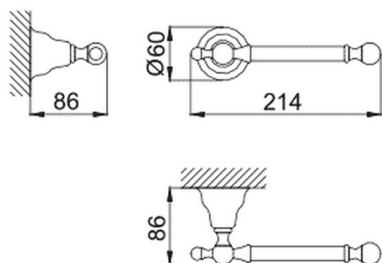

Toilet paper holder CROISETTE_4034.01H.

MODEL **4034.01H.**

Toilet paper holder

AVAILABLE FINISHINGS

-  **AC** AC Satin Brushed Nickel
-  **BA** BA Old Bronze
-  **CR** CR Chrome
-  **2W** 2W Brushed Gold