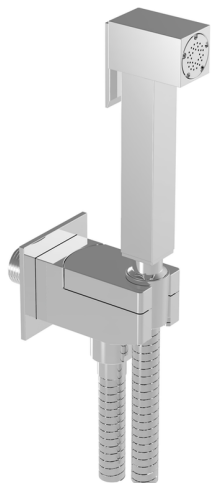

## Bidet handshower set HYGENIC SHOWERS\_EG007935

MODEL **EG007935**

Bidet handshower set, square wall bracket, single water opening, Brass Bidet handshower, 120 cm PVC flexible hose

AVAILABLE FINISHINGS

**21** 21 Chrome

CHARACTERISTICS

**Bidet handshower**

2026-05-30