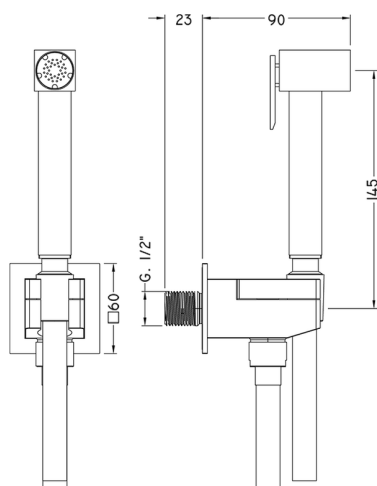

Bidet handshower set HYGENIC SHOWERS_EG007935

MODEL **EG007935**

Bidet handshower set, square wall bracket, single water opening, Brass Bidet handshower, 120 cm PVC flexible hose

AVAILABLE FINISHINGS

CHARACTERISTICS

Bidet handshower

2026-04-09