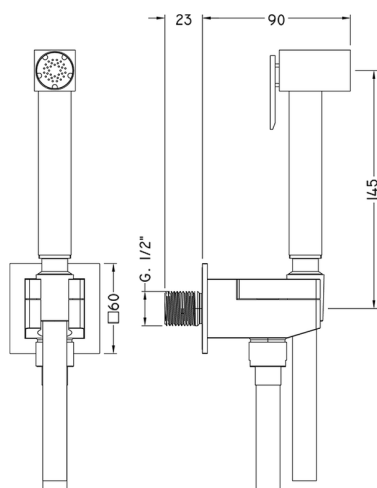

## Bidet handshower set HYGENIC SHOWERS\_EG007935

MODEL **EG007935**

Bidet handshower set, square wall bracket, single water opening, Brass Bidet handshower, 120 cm PVC flexible hose

AVAILABLE FINISHINGS

CHARACTERISTICS

**Bidet handshower**

2026-06-26