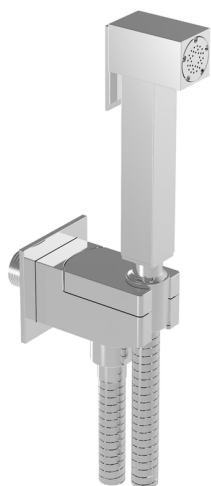

Bidet handshower set HYGENIC SHOWERS_EG007935

MODEL **EG007935**

Bidet handshower set, square wall bracket, single water opening, Brass Bidet handshower, 120 cm PVC flexible hose

AVAILABLE FINISHINGS

CHARACTERISTICS

Bidet handshower

2026-04-09