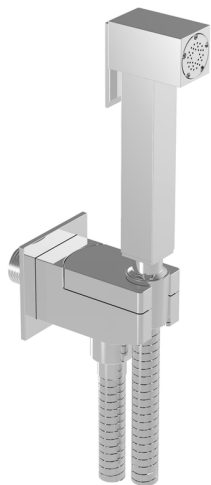

## Bidet handshower set HYGENIC SHOWERS\_EG007935

MODEL **EG007935**

Bidet handshower set, square wall bracket, single water opening, Brass Bidet handshower, 120 cm PVC flexible hose

AVAILABLE FINISHINGS

CHARACTERISTICS

**Bidet handshower**

2026-06-26