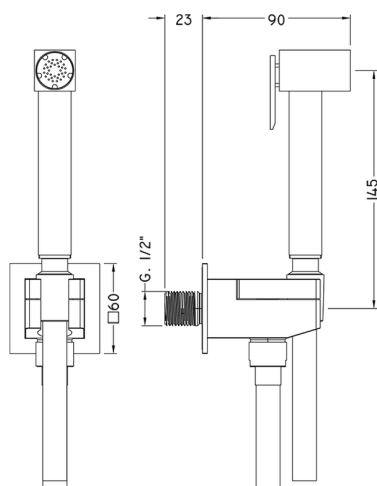

## Bidet handshower set HYGENIC SHOWERS\_EG007935

MODEL **EG007935**

Bidet handshower set, square wall bracket, single water opening, Brass Bidet handshower, 120 cm PVC flexible hose

AVAILABLE FINISHINGS

**21** 21 Chrome

CHARACTERISTICS

**Bidet handshower**

2026-05-30