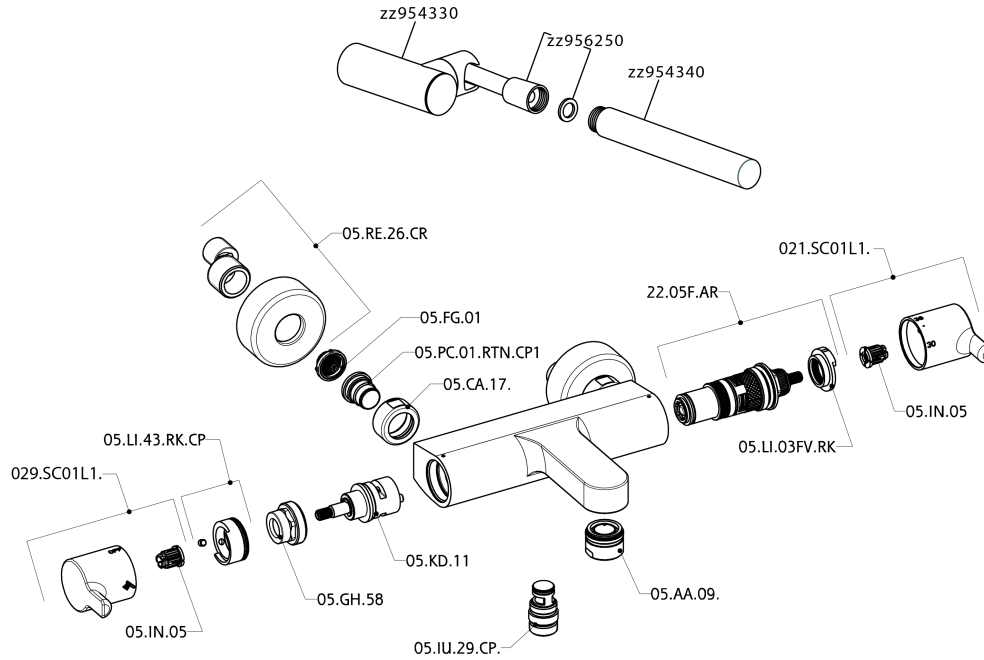

Thermostatic bath mixer, with shower set H2_H2D21010

H2D21010

<https://en.huberitalia.com/thermostatic-bath-mixer-with-shower-set-h2-h2d21010>

2024-11-15