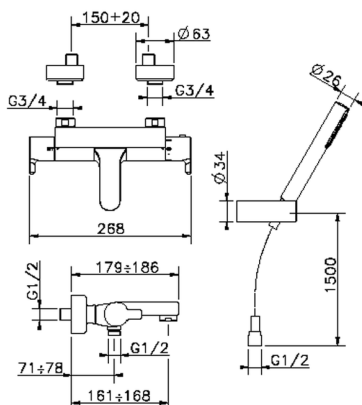

Thermostatic bath mixer, with shower set H2_H2D21010

MODEL **H2D21010**

Thermostatic bath mixer, with shower set, wall mounted adjustable handshower bracket, ABS D.26 mm minimalistic one spray handshower, Brass 150 cm flexible hose

AVAILABLE FINISHINGS

CHARACTERISTICS

Cartridge Spare Parts **22.03A.AR - ZZ97080004**

Argo 1 (short filter) Thermostatic Valve

DeviaStop

The Huber Devia Stop technology allows to adjust the water flow and to direct it to the selected output point (overhead soaker, hand shower, etc).