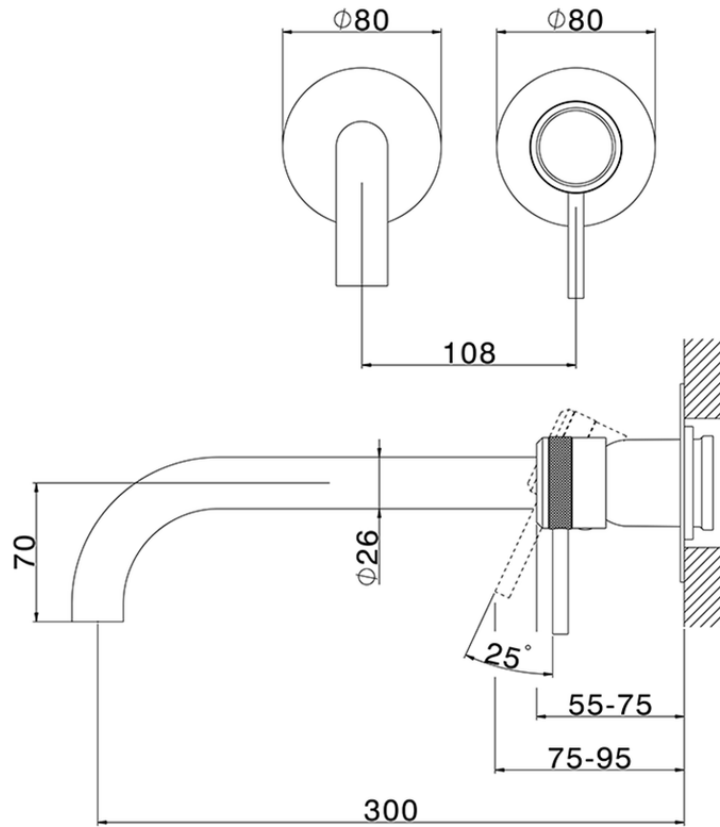

Exposed part for single lever washbasin valve CHRONOS\_CR00551F

CR00551F

<https://en.huberitalia.com/exposed-part-for-single-lever-washbasin-valve-chronos-cr00551f>

Piastra/Plate/Plaque/Platte/Placa

2-3mm: XX 56-76

10mm: XX 48-68