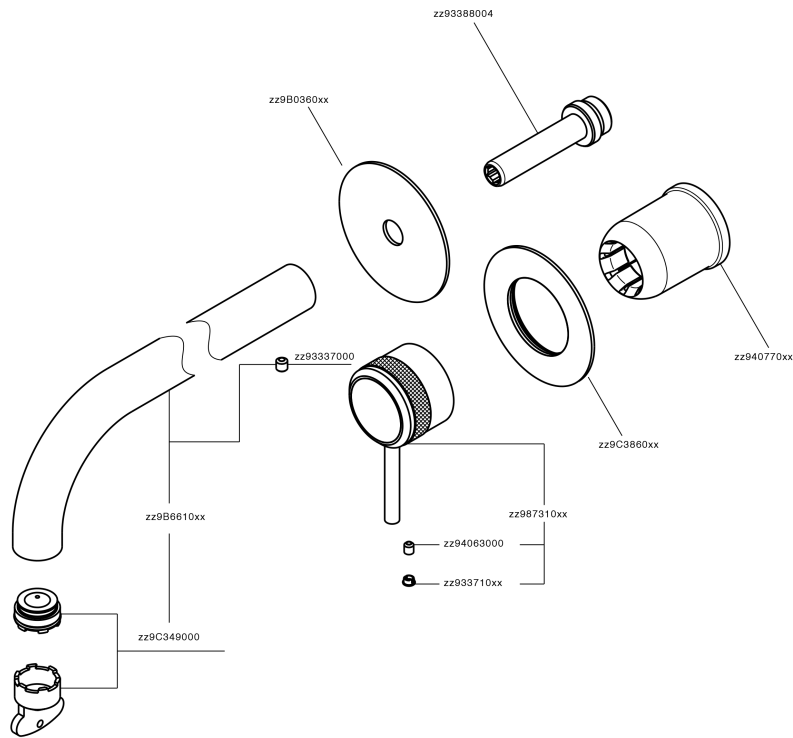

Exposed part for single lever washbasin valve CHRONOS_CR00551F

CR00551F

<https://en.huberitalia.com/exposed-part-for-single-lever-washbasin-valve-chronos-cr00551f>

Concealed single lever washbasin mixer Easy-Box CONCEALED_ZB002450

ZB002450

<https://en.huberitalia.com/concealed-single-lever-washbasin-mixer-easy-box-concealed-zb002450>

2026-05-19