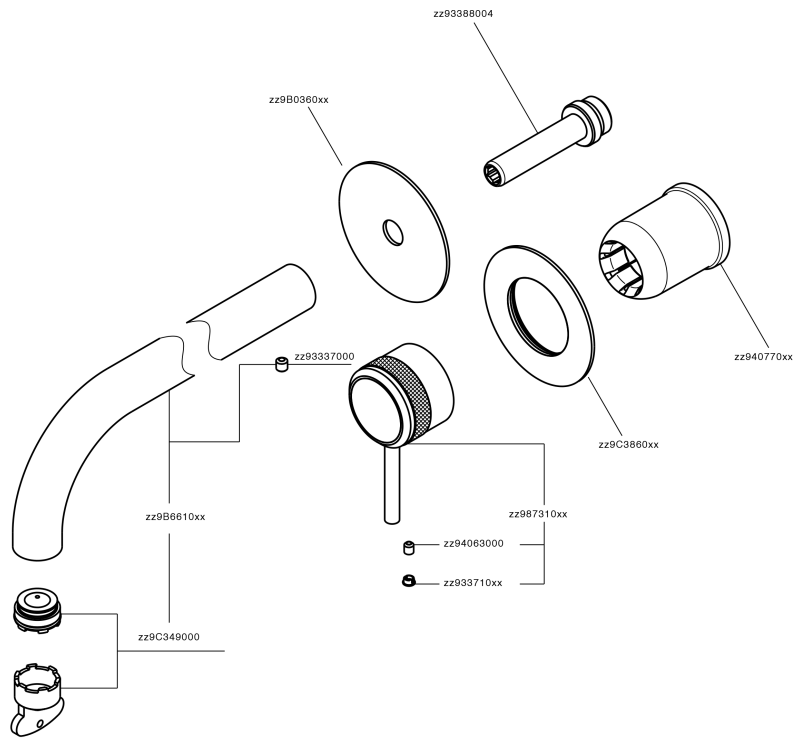

## Exposed part for single lever washbasin valve CHRONOS\_CR00551F

MODEL **CR00551F**

Exposed part for single lever washbasin valve, without concealed part, spout L.300 mm, for item Easy-Box ZB002450 and art. ZB025510

## Exposed part for single lever washbasin valve CHRONOS\_CR00551F

CR00551F

<https://en.huberitalia.com/exposed-part-for-single-lever-washbasin-valve-chronos-cr00551f>

Piastra/Plate/Plaque/Platte/Placa

2-3mm: XX 56-76

10mm: XX 48-68

### DeviaStop

The Huber Devia Stop technology allows to adjust the water flow and to direct it to the selected output point (overhead soaker, hand shower, etc).

2026-05-19