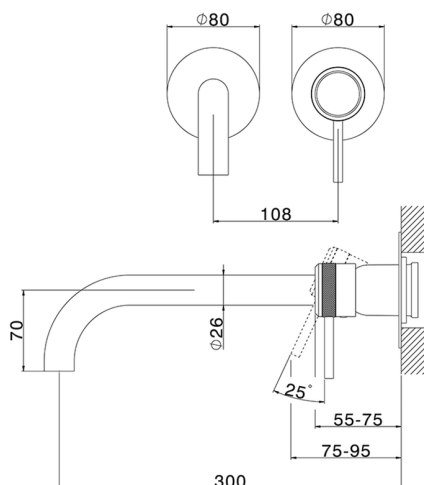

## Exposed part for single lever washbasin valve CHRONOS\_CR00551F

MODEL **CR00551F**

Exposed part for single lever washbasin valve, without concealed part, spout L.300 mm, for item Easy-Box ZB002450 and art. ZB025510

## Exposed part for single lever washbasin valve CHRONOS\_CR00551F

CR00551F

<https://en.huberitalia.com/exposed-part-for-single-lever-washbasin-valve-chronos-cr00551f>

CHARACTERISTICS

|                        |                   |
|------------------------|-------------------|
| Installation           | <b>Concealed</b>  |
| Cartridge Spare Parts  | <b>ZZ95409000</b> |
| <b>35 mm Cartridge</b> |                   |
| Concealed              | <b>1</b>          |

Piastra/Plate/Plaque/Platte/Placa

2-3mm: XX 56-76

10mm: XX 48-68