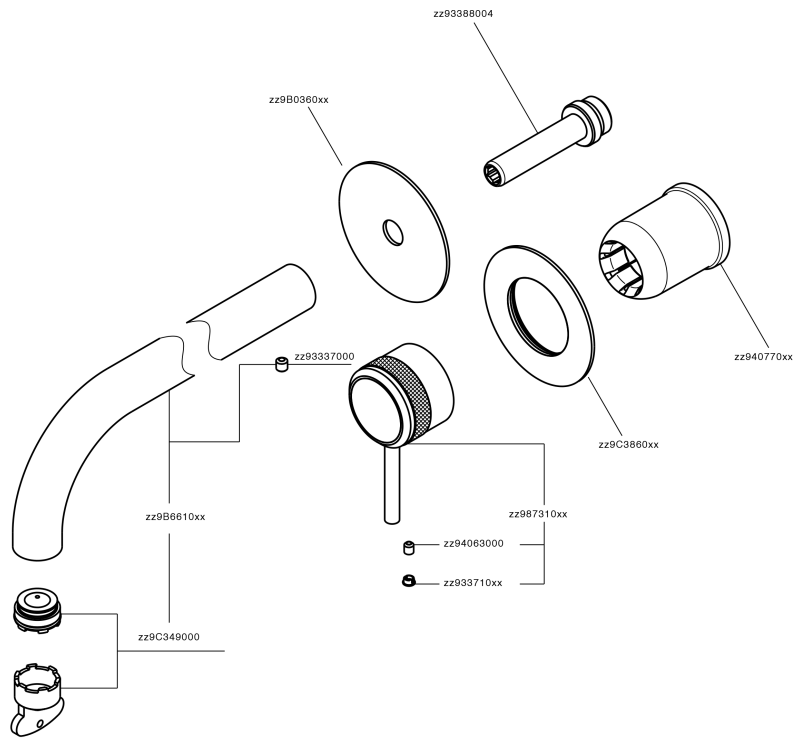

## Exposed part for single lever washbasin valve CHRONOS\_CR00551F

MODEL **CR00551F**

Exposed part for single lever washbasin valve, without concealed part, spout L.300 mm, for item Easy-Box ZB002450 and art. ZB025510

## Exposed part for single lever washbasin valve CHRONOS\_CR00551F

CR00551F

<https://en.huberitalia.com/exposed-part-for-single-lever-washbasin-valve-chronos-cr00551f>

CHARACTERISTICS

Installation	<b>Concealed</b>
Cartridge Spare Parts	<b>ZZ95409000</b>
<b>35 mm Cartridge</b>	
Concealed	<b>1</b>

Piastra/Plate/Plaque/Platte/Placa

2-3mm: XX 56-76

10mm: XX 48-68

### DeviaStop

The Huber Devia Stop technology allows to adjust the water flow and to direct it to the selected output point (overhead soaker, hand shower, etc).

2026-04-10