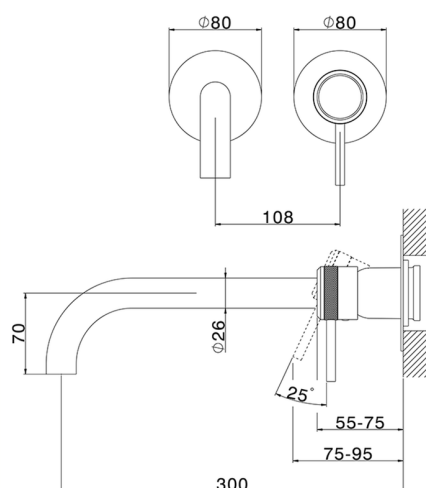

CHARACTERISTICS

Installation **Concealed**
Required concealed parts **ZB002450**