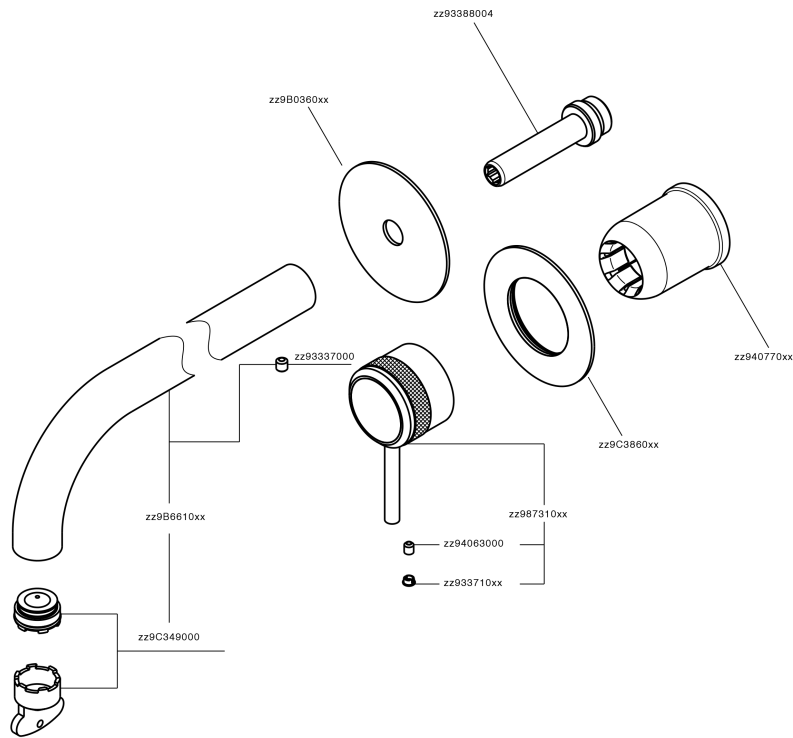

Exposed part for single lever washbasin valve CHRONOS_CR00551F

CR00551F

<https://en.huberitalia.com/exposed-part-for-single-lever-washbasin-valve-chronos-cr00551f>

Concealed single lever washbasin mixer Easy-Box CONCEALED_ZB002450

ZB002450

<https://en.huberitalia.com/concealed-single-lever-washbasin-mixer-easy-box-concealed-zb002450>

2026-06-10