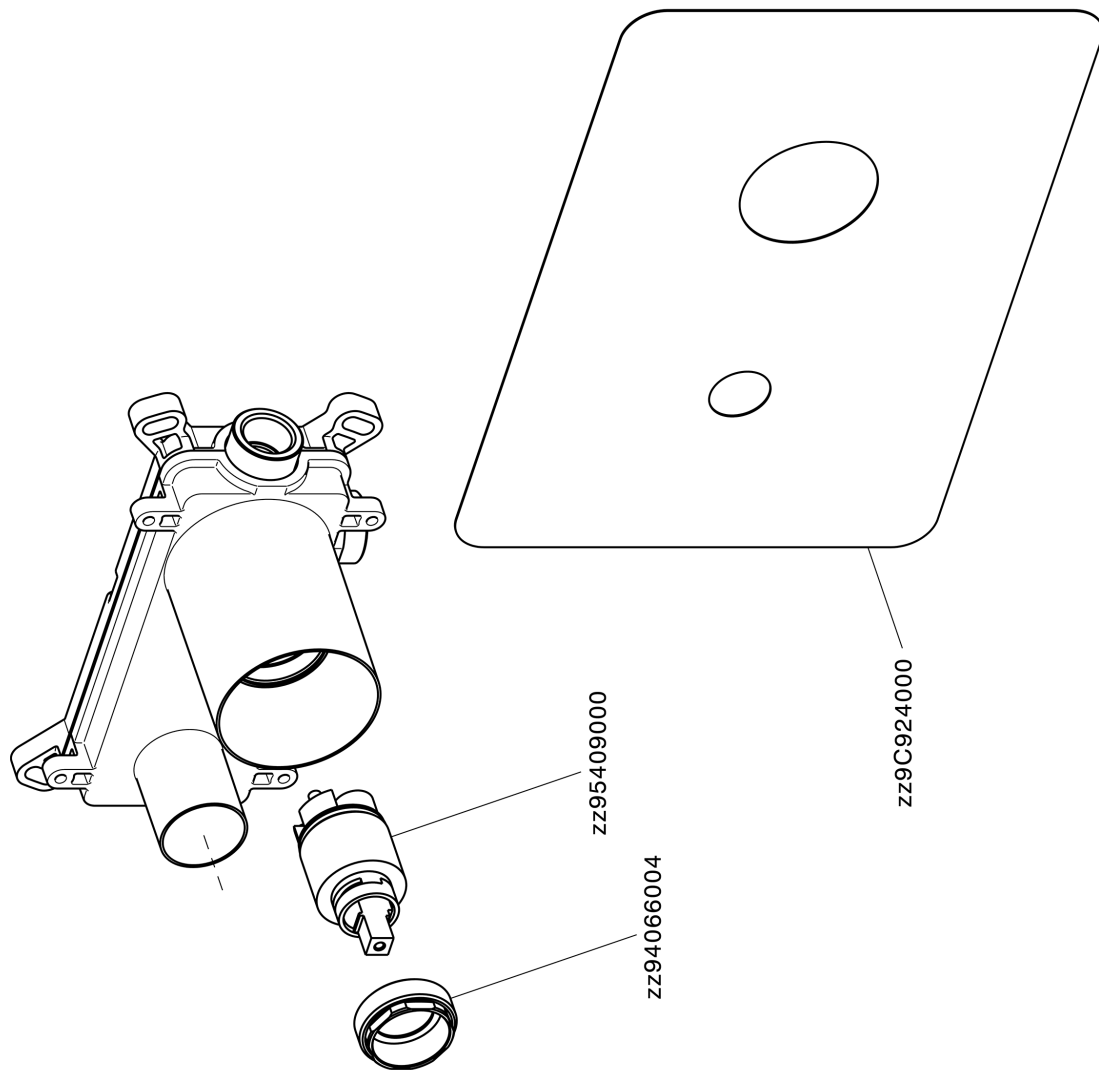

Exposed part for single lever washbasin valve CHRONOS_CR00551F

CR00551F

<https://en.huberitalia.com/exposed-part-for-single-lever-washbasin-valve-chronos-cr00551f>

Concealed single lever washbasin mixer Easy-Box CONCEALED_ZB002450

ZB002450

<https://en.huberitalia.com/concealed-single-lever-washbasin-mixer-easy-box-concealed-zb002450>

2026-06-10