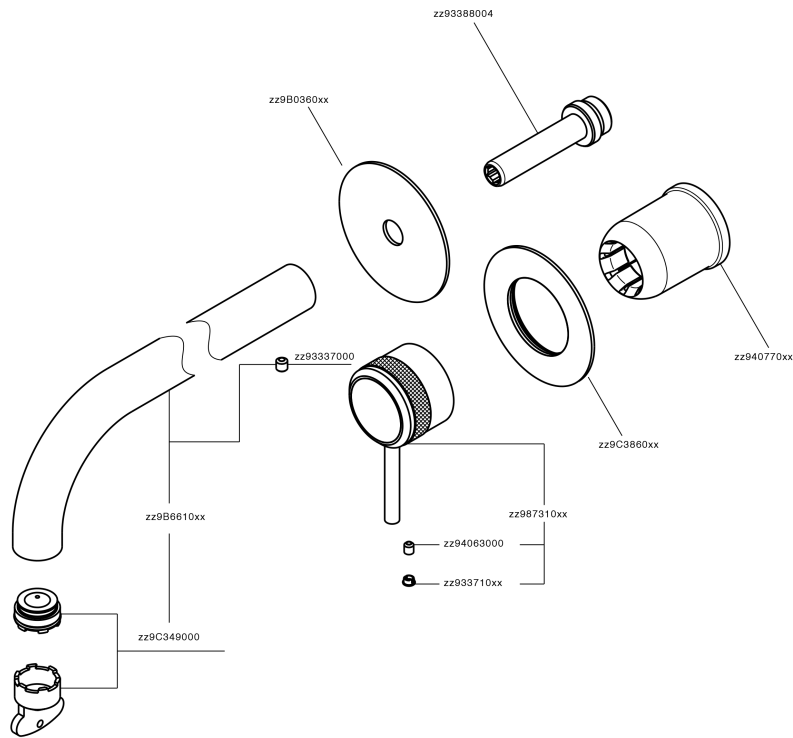

Exposed part for single lever washbasin valve CHRONOS_CR00551F

CR00551F

<https://en.huberitalia.com/exposed-part-for-single-lever-washbasin-valve-chronos-cr00551f>

Concealed single lever washbasin mixer Easy-Box CONCEALED_ZB002450

ZB002450

<https://en.huberitalia.com/concealed-single-lever-washbasin-mixer-easy-box-concealed-zb002450>

2026-04-10