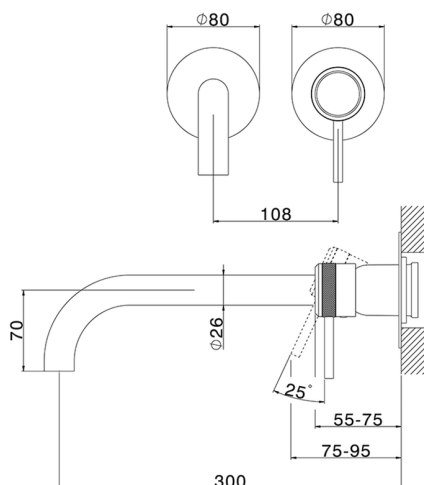

## Exposed part for single lever washbasin valve CHRONOS\_CR00551F

MODEL **CR00551F**

Exposed part for single lever washbasin valve, without concealed part, spout L.300 mm, for item Easy-Box ZB002450 and art. ZB025510

## Exposed part for single lever washbasin valve CHRONOS\_CR00551F

CR00551F

<https://en.huberitalia.com/exposed-part-for-single-lever-washbasin-valve-chronos-cr00551f>

CHARACTERISTICS

Installation	<b>Concealed</b>
Cartridge Spare Parts	<b>ZZ95409000</b>
<b>35 mm Cartridge</b>	
Concealed	<b>1</b>

Piastra/Plate/Plaque/Platte/Placa

2-3mm: XX 56-76

10mm: XX 48-68