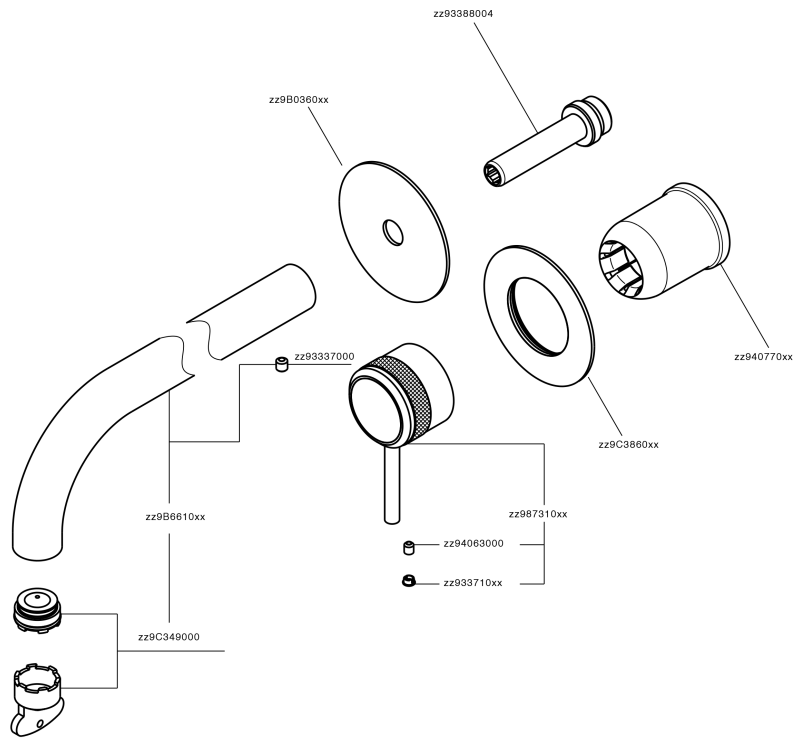

## Exposed part for single lever washbasin valve CHRONOS\_CR00551F

MODEL **CR00551F**

Exposed part for single lever washbasin valve, without concealed part, spout L.300 mm, for item Easy-Box ZB002450 and art. ZB025510

## Exposed part for single lever washbasin valve CHRONOS\_CR00551F

CR00551F

<https://en.huberitalia.com/exposed-part-for-single-lever-washbasin-valve-chronos-cr00551f>

CHARACTERISTICS

Installation	<b>Concealed</b>
Cartridge Spare Parts	<b>ZZ95409000</b>
<b>35 mm Cartridge</b>	
Concealed	<b>1</b>

Piastra/Plate/Plaque/Platte/Placa

2-3mm: XX 56-76

10mm: XX 48-68

### DeviaStop

The Huber Devia Stop technology allows to adjust the water flow and to direct it to the selected output point (overhead soaker, hand shower, etc).

2026-06-15