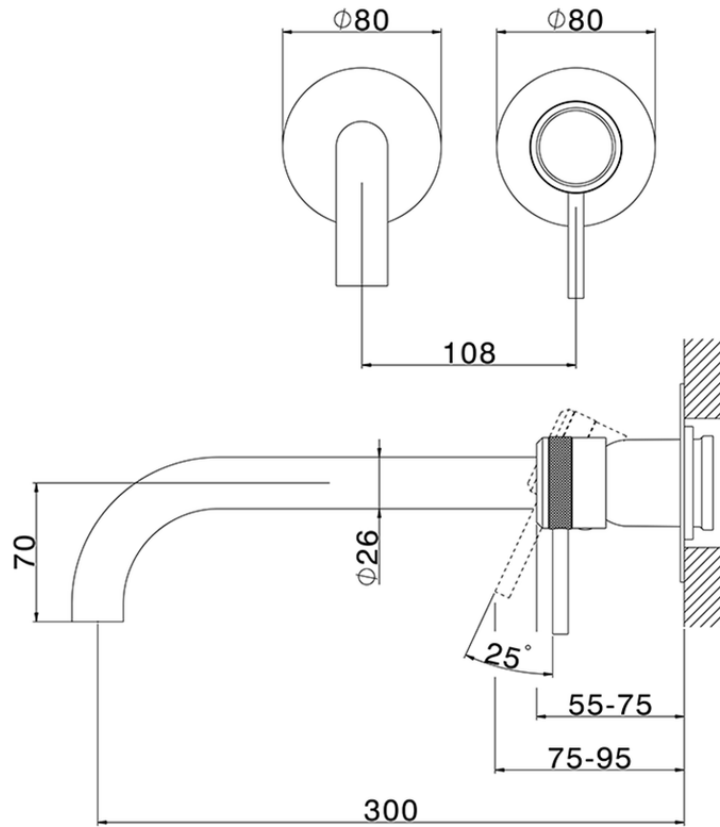

## Exposed part for single lever washbasin valve CHRONOS\_CR00551F

CR00551F

<https://en.huberitalia.com/exposed-part-for-single-lever-washbasin-valve-chronos-cr00551f>

Piastra/Plate/Plaque/Platte/Placa

2-3mm: XX 56-76

10mm: XX 48-68