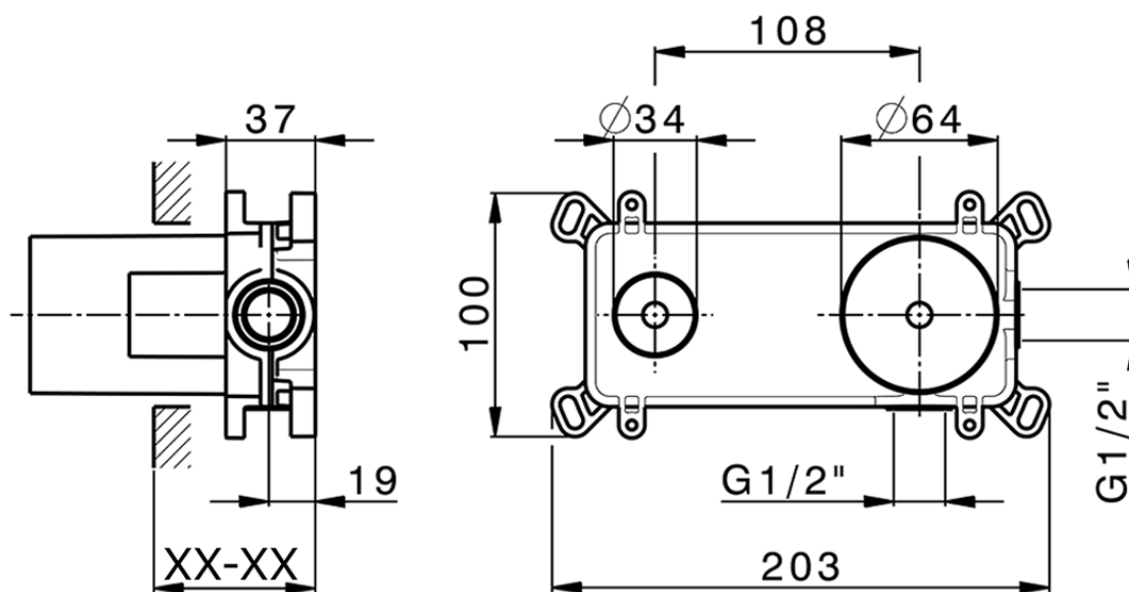

## Exposed part for single lever washbasin valve CHRONOS\_CR00551F

CR00551F

<https://en.huberitalia.com/exposed-part-for-single-lever-washbasin-valve-chronos-cr00551f>

Piastra/Plate/Plaque/Platte/Placa

2-3mm: XX 56-76

10mm: XX 48-68