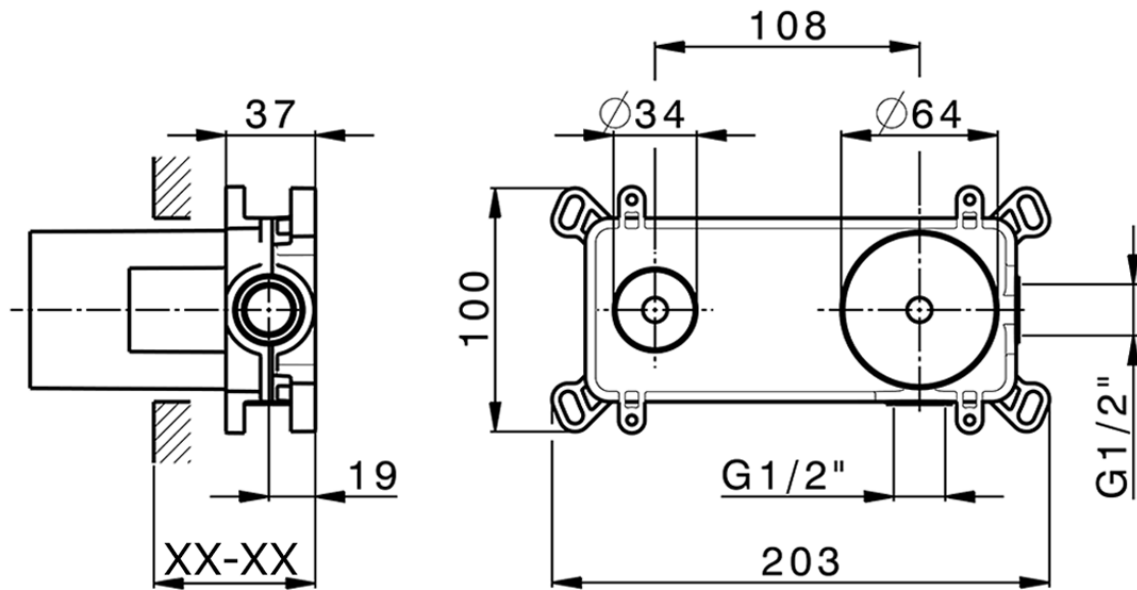

Exposed part for single lever washbasin valve CHRONOS_CR00551F

CR00551F

<https://en.huberitalia.com/exposed-part-for-single-lever-washbasin-valve-chronos-cr00551f>

Piastra/Plate/Plaque/Platte/Placa

2-3mm: XX 56-76

10mm: XX 48-68