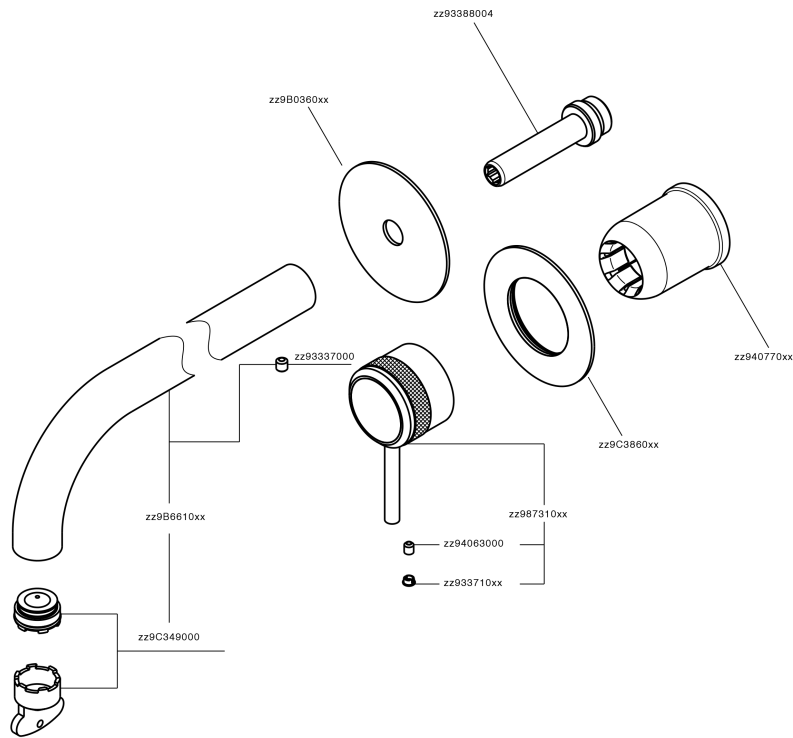

## Exposed part for single lever washbasin valve CHRONOS\_CR00551F

CR00551F

<https://en.huberitalia.com/exposed-part-for-single-lever-washbasin-valve-chronos-cr00551f>

## Concealed single lever washbasin mixer Easy-Box CONCEALED\_ZB002450

ZB002450

<https://en.huberitalia.com/concealed-single-lever-washbasin-mixer-easy-box-concealed-zb002450>

2026-06-13