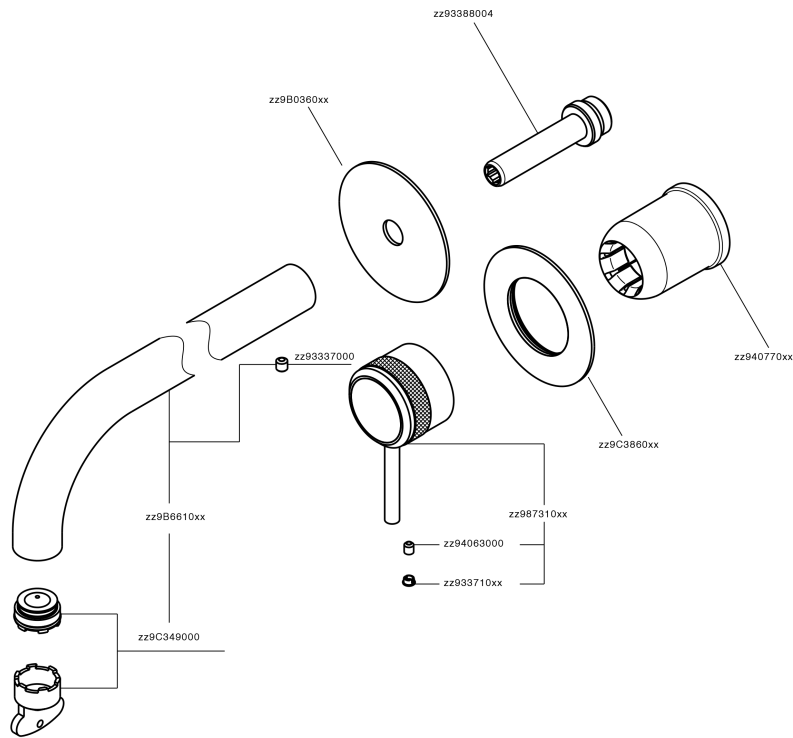

## Exposed part for single lever washbasin valve CHRONOS\_CR00551F

CR00551F

<https://en.huberitalia.com/exposed-part-for-single-lever-washbasin-valve-chronos-cr00551f>

## Concealed single lever washbasin mixer Easy-Box CONCEALED\_ZB002450

ZB002450

<https://en.huberitalia.com/concealed-single-lever-washbasin-mixer-easy-box-concealed-zb002450>

2026-04-28