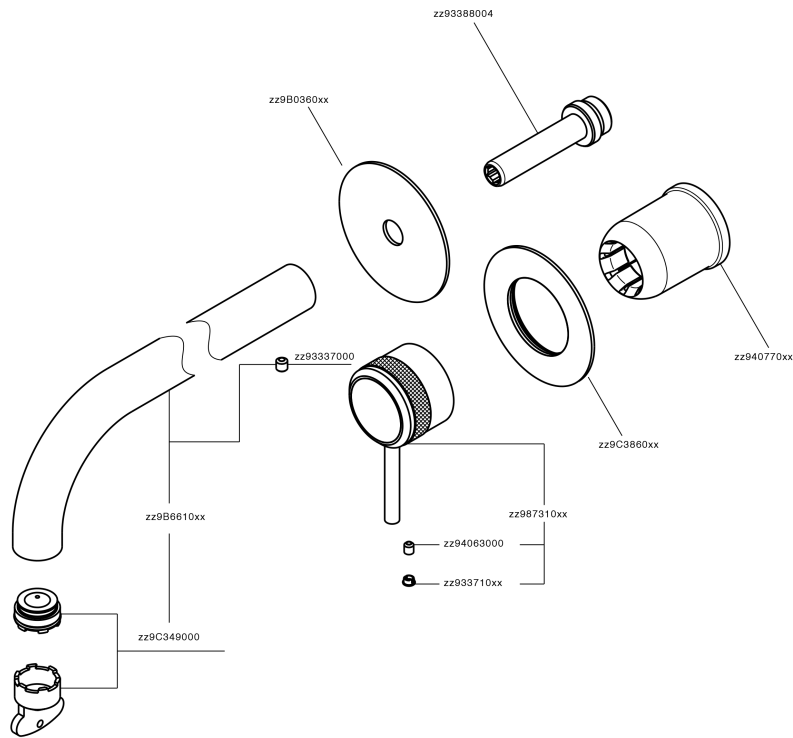

Exposed part for single lever washbasin valve CHRONOS_CR00551F

CR00551F

<https://en.huberitalia.com/exposed-part-for-single-lever-washbasin-valve-chronos-cr00551f>

Concealed single lever washbasin mixer Easy-Box CONCEALED_ZB002450

ZB002450

<https://en.huberitalia.com/concealed-single-lever-washbasin-mixer-easy-box-concealed-zb002450>

2026-04-06