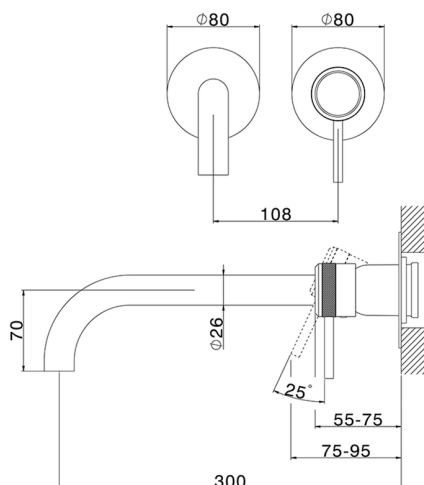

Exposed part for single lever washbasin valve CHRONOS_CR00551F

MODEL **CR00551F**

Exposed part for single lever washbasin valve, without concealed part, spout L.300 mm, for item Easy-Box ZB002450 and art. ZB025510

AVAILABLE FINISHINGS

-  **21** 21 Chrome
-  **2F** 2F Brushed Nickel
-  **2Q** 2Q Black Titanium

CHARACTERISTICS

Installation **Concealed**
 Required concealed parts **ZB002450**

Exposed part for single lever washbasin valve CHRONOS_CR00551F

CR00551F

<https://en.huberitalia.com/exposed-part-for-single-lever-washbasin-valve-chronos-cr00551f>

Concealed single lever washbasin mixer Easy-Box CONCEALED_ZB002450

MODEL **ZB002450**

Concealed single lever washbasin mixer
Easy-Box, with protection guard box, without trim kit

AVAILABLE FINISHINGS

CHARACTERISTICS

Installation	Concealed
Cartridge Spare Parts	ZZ95409000
35 mm Cartridge	
Concealed	1

Piastra/Plate/Plaque/Platte/Placa

2-3mm: XX 56-76

10mm: XX 48-68

DeviaStop

The Huber Devia Stop technology allows to adjust the water flow and to direct it to the selected output point (overhead soaker, hand shower, etc).