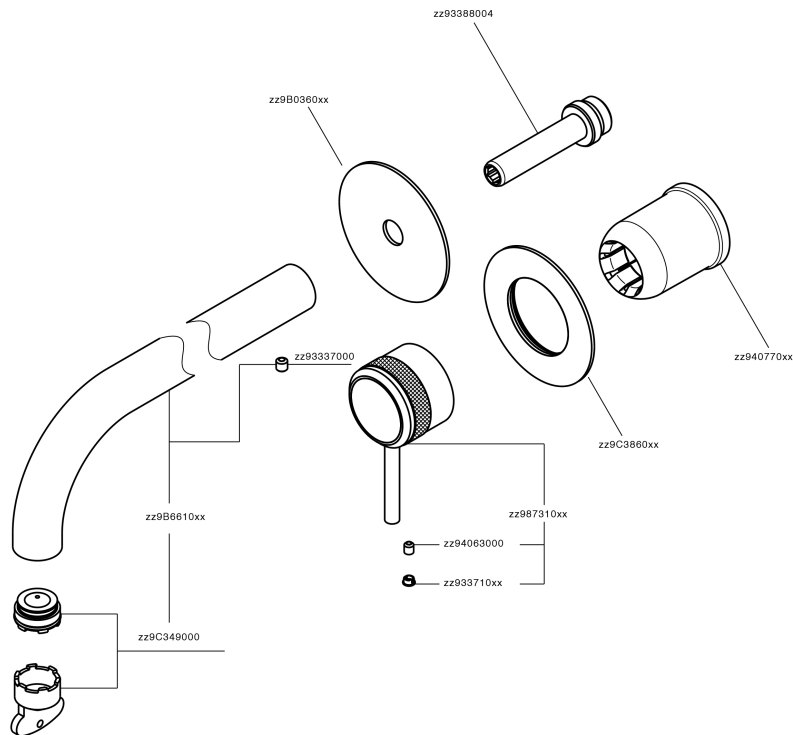

Exposed part for single lever washbasin valve CHRONOS_CR00551F

MODEL **CR00551F**

Exposed part for single lever washbasin valve, without concealed part, spout L.300 mm, for item Easy-Box ZB002450 and art. ZB025510

AVAILABLE FINISHINGS

-  **21** 21 Chrome
-  **2F** 2F Brushed Nickel
-  **2Q** 2Q Black Titanium

CHARACTERISTICS

Installation **Concealed**
 Required concealed parts **ZB002450**

Exposed part for single lever washbasin valve CHRONOS_CR00551F

CR00551F

<https://en.huberitalia.com/exposed-part-for-single-lever-washbasin-valve-chronos-cr00551f>

Concealed single lever washbasin mixer Easy-Box CONCEALED_ZB002450

MODEL **ZB002450**

Concealed single lever washbasin mixer
Easy-Box, with protection guard box, without trim kit

AVAILABLE FINISHINGS

CHARACTERISTICS

Installation	Concealed
Cartridge Spare Parts	ZZ95409000
35 mm Cartridge	
Concealed	1

Piastra/Plate/Plaque/Platte/Placa

2-3mm: XX 56-76

10mm: XX 48-68

DeviaStop

The Huber Devia Stop technology allows to adjust the water flow and to direct it to the selected output point (overhead soaker, hand shower, etc).