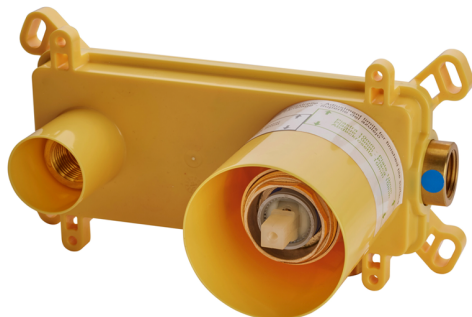

Exposed part for single lever washbasin valve CHRONOS_CR00551F

MODEL **CR00551F**

Exposed part for single lever washbasin valve, without concealed part, spout L.300 mm, for item Easy-Box ZB002450 and art. ZB025510

AVAILABLE FINISHINGS

-  **21** 21 Chrome
-  **2F** 2F Brushed Nickel
-  **2Q** 2Q Black Titanium

CHARACTERISTICS

Installation **Concealed**
 Required concealed parts **ZB002450**

Exposed part for single lever washbasin valve CHRONOS_CR00551F

CR00551F

<https://en.huberitalia.com/exposed-part-for-single-lever-washbasin-valve-chronos-cr00551f>

Concealed single lever washbasin mixer Easy-Box CONCEALED_ZB002450

MODEL **ZB002450**

Concealed single lever washbasin mixer
Easy-Box, with protection guard box, without trim kit

AVAILABLE FINISHINGS

CHARACTERISTICS

Installation	Concealed
Cartridge Spare Parts	ZZ95409000
35 mm Cartridge	
Concealed	1

Piastra/Plate/Plaque/Platte/Placa

2-3mm: XX 56-76

10mm: XX 48-68

DeviaStop

The Huber Devia Stop technology allows to adjust the water flow and to direct it to the selected output point (overhead soaker, hand shower, etc).