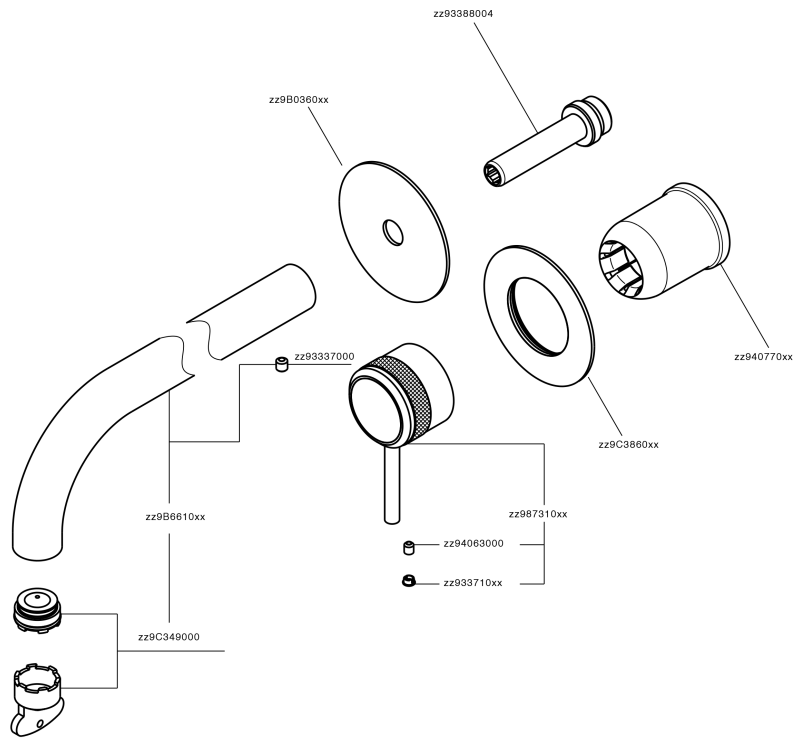

Exposed part for single lever washbasin valve CHRONOS_CR00551F

MODEL **CR00551F**

Exposed part for single lever washbasin valve, without concealed part, spout L.300 mm, for item Easy-Box ZB002450 and art. ZB025510

AVAILABLE FINISHINGS

-  **21** 21 Chrome
-  **2F** 2F Brushed Nickel
-  **2Q** 2Q Black Titanium

CHARACTERISTICS

Installation **Concealed**
 Required concealed parts **ZB002450**

Exposed part for single lever washbasin valve CHRONOS_CR00551F

CR00551F

<https://en.huberitalia.com/exposed-part-for-single-lever-washbasin-valve-chronos-cr00551f>

Concealed single lever washbasin mixer Easy-Box CONCEALED_ZB002450

MODEL **ZB002450**

Concealed single lever washbasin mixer
Easy-Box, with protection guard box, without trim kit

AVAILABLE FINISHINGS

CHARACTERISTICS

Installation	Concealed
Cartridge Spare Parts	ZZ95409000
35 mm Cartridge	
Concealed	1

Piastra/Plate/Plaque/Platte/Placa

2-3mm: XX 56-76

10mm: XX 48-68

DeviaStop

The Huber Devia Stop technology allows to adjust the water flow and to direct it to the selected output point (overhead soaker, hand shower, etc).