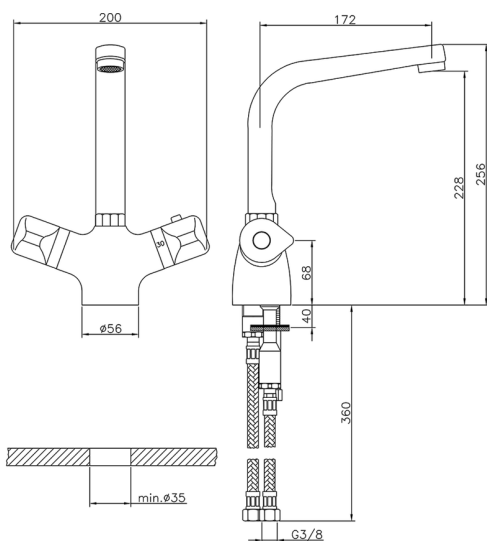

## Thermostatic sink mixer KITCHEN\_CLT65010

MODEL **CLT65010**

Thermostatic sink mixer, without pop-up waste, swivel spout, G.3/8" stainless steel flexible hose

AVAILABLE FINISHINGS

CHARACTERISTICS

Cartridge Spare Parts **24.04A.PP**

**8x20 Plus P Thermostatic Valve**