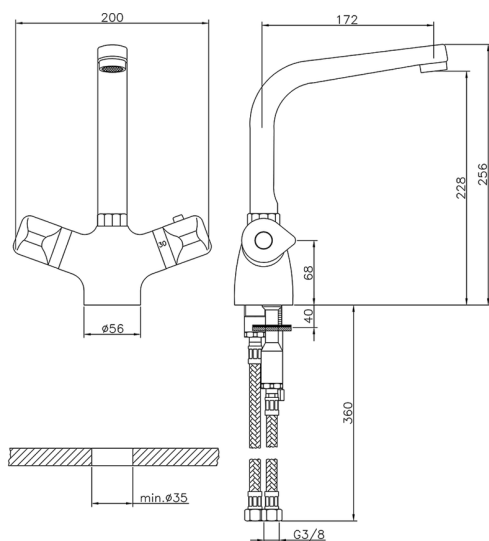

## Thermostatic sink mixer KITCHEN\_CLT65010

MODEL **CLT65010**

Thermostatic sink mixer, without pop-up waste, swivel spout, G.3/8" stainless steel flexible hose

AVAILABLE FINISHINGS

CHARACTERISTICS

Cartridge Spare Parts **24.04A.PP**

**8x20 Plus P Thermostatic Valve**