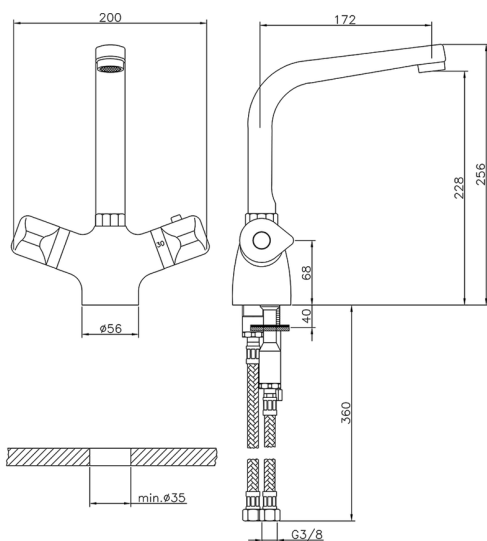

Thermostatic sink mixer KITCHEN_CLT65010

MODEL **CLT65010**

Thermostatic sink mixer, without pop-up waste, swivel spout, G.3/8" stainless steel flexible hose

AVAILABLE FINISHINGS

21 21 Chrome

CHARACTERISTICS

Cartridge Spare Parts **24.04A.PP**

8x20 Plus P Thermostatic Valve

Thermostatic

The Huber thermostatic is your personal water manager, helping you to handle, control and save water and energy.

2026-06-06