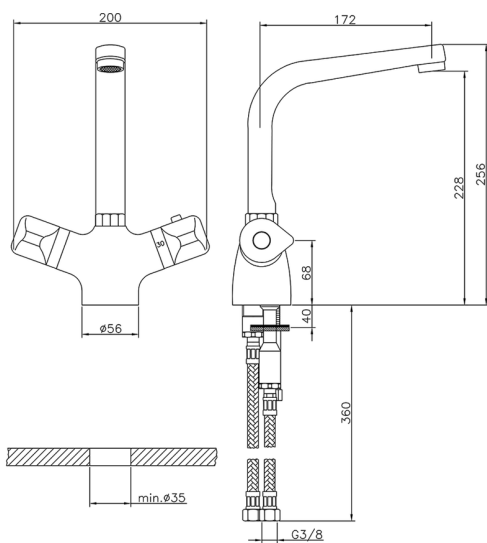

Thermostatic sink mixer KITCHEN_CLT65010

MODEL **CLT65010**

Thermostatic sink mixer, without pop-up waste, swivel spout, G.3/8" stainless steel flexible hose

AVAILABLE FINISHINGS

21 21 Chrome

CHARACTERISTICS

Cartridge Spare Parts **24.04A.PP**

8x20 Plus P Thermostatic Valve

Thermostatic

The Huber thermostatic is your personal water manager, helping you to handle, control and save water and energy.

2026-06-26