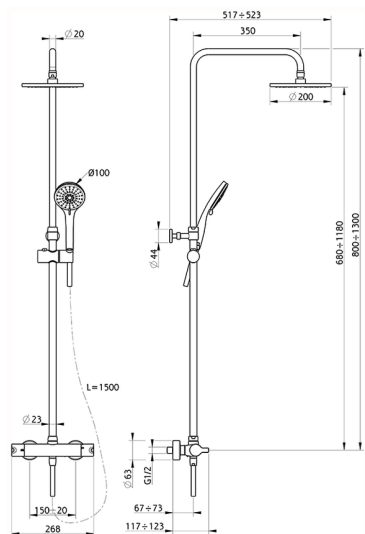

## 2-function Thermostatic shower set SOFT\_SFC82020

MODEL **SFC82020**

2-function Thermostatic shower set, 2-outlet devia stop, adjustable riser column, sliding handshower holder, 100 mm ABS 3 sprays handshower, 200 mm round showerhead 8 mm thick BRASS, 150 cm smooth SILVERFLEX Flexible Hose

AVAILABLE FINISHINGS

CHARACTERISTICS

Cartridge Spare Parts **22.03A.AR - ZZ97080004**

**Argo 1 (short filter) Thermostatic Valve**

### DeviaStop

The Huber Devia Stop technology allows to adjust the water flow and to direct it to the selected output point (overhead soaker, hand shower, etc).