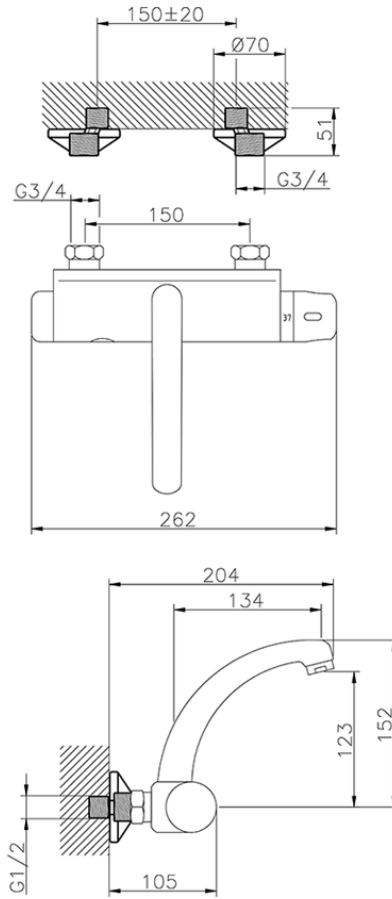

Thermo-electronic wall-mounted sink mixer COMMUNITY_401.23H.

401.23H.

<https://en.huberitalia.com/thermo-electronic-wall-mounted-sink-mixer-community-401-23h>

2024-12-18