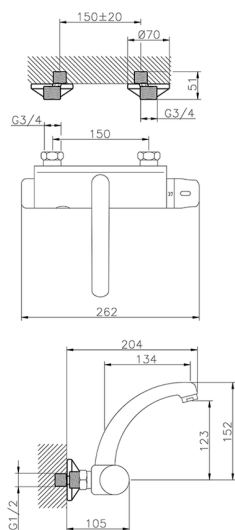

Thermo-electronic wall-mounted sink mixer **COMMUNITY_401.23H.**

MODEL **401.23H.**

Thermo-electronic wall-mounted sink mixer

AVAILABLE FINISHINGS

CHARACTERISTICS

Cartridge Spare Parts **24.02AB.PL**

12x32 Plus Thermostatic Valve