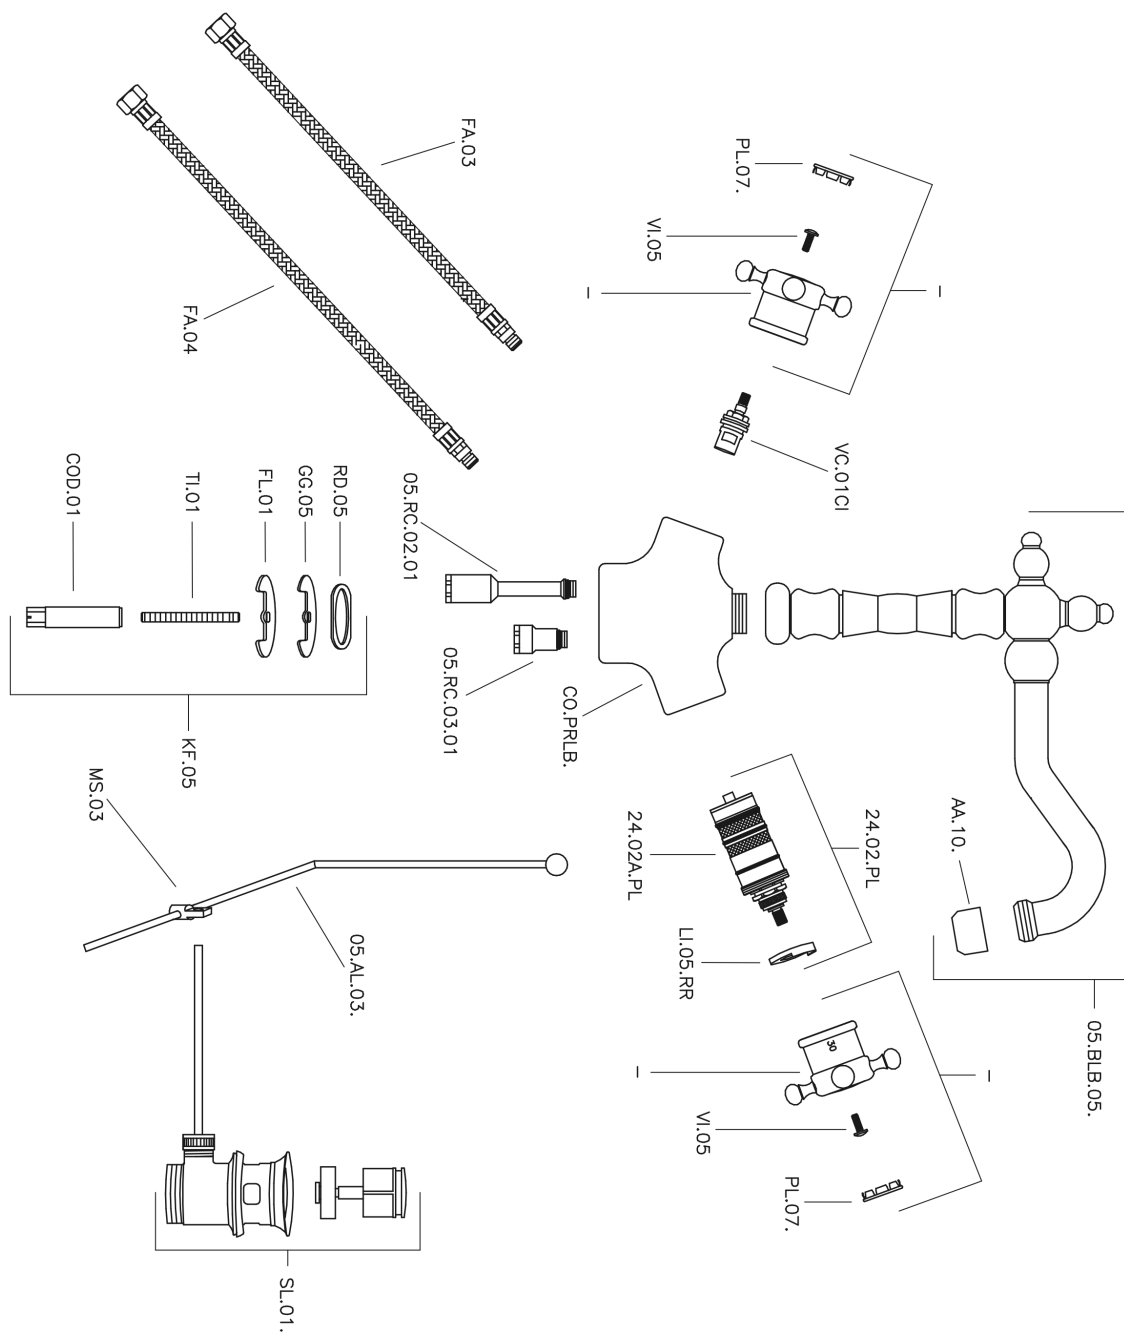

Thermostatic washbasin mixer THERMO_VTT52010

MODEL **VTT52010**

Thermostatic washbasin mixer, with 1"1/4 automatic pop up waste, swivel Spout, G.3/8" Stainless Steel Flexible

AVAILABLE FINISHINGS

21 21 Chrome

2W 2W Brushed Gold

CHARACTERISTICS

Cartridge Spare Parts **24.04A.PP**

8x20 Plus P Thermostatic Valve

Thermostatic

The Huber thermostatic is your personal water manager, helping you to handle, control and save water and energy.

Thermostatic washbasin mixer THERMO_VTT52010

VTT52010

<https://en.huberitalia.com/thermostatic-washbasin-mixer-thermo-vtt52010>

2025-01-02