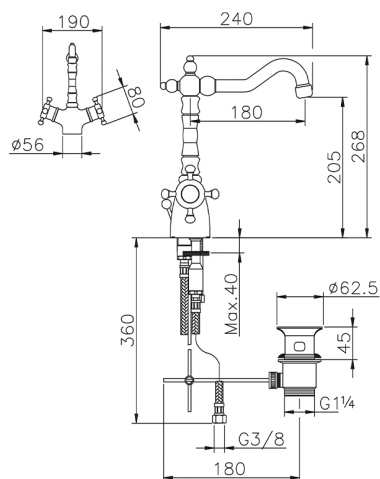

Thermostatic washbasin mixer THERMO_VTT52010

MODEL **VTT52010**

Thermostatic washbasin mixer, with 1"1/4 automatic pop up waste, swivel Spout, G.3/8" Stainless Steel Flexible

AVAILABLE FINISHINGS

21 21 Chrome

2W 2W Brushed Gold

CHARACTERISTICS

Cartridge Spare Parts **24.04A.PP**

8x20 Plus P Thermostatic Valve

Thermostatic

The Huber thermostatic is your personal water manager, helping you to handle, control and save water and energy.

Thermostatic washbasin mixer THERMO_VTT52010

VTT52010

<https://en.huberitalia.com/thermostatic-washbasin-mixer-thermo-vtt52010>

2025-01-02