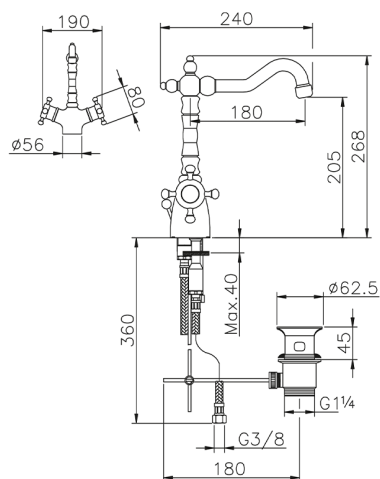

## Thermostatic washbasin mixer THERMO\_VTT52010

MODEL **VTT52010**

Thermostatic washbasin mixer, with 1"1/4 automatic pop up waste, swivel Spout, G.3/8" Stainless Steel Flexible

### CHARACTERISTICS

Cartridge Spare Parts **24.04A.PP**

**8x20 Plus P Thermostatic Valve**