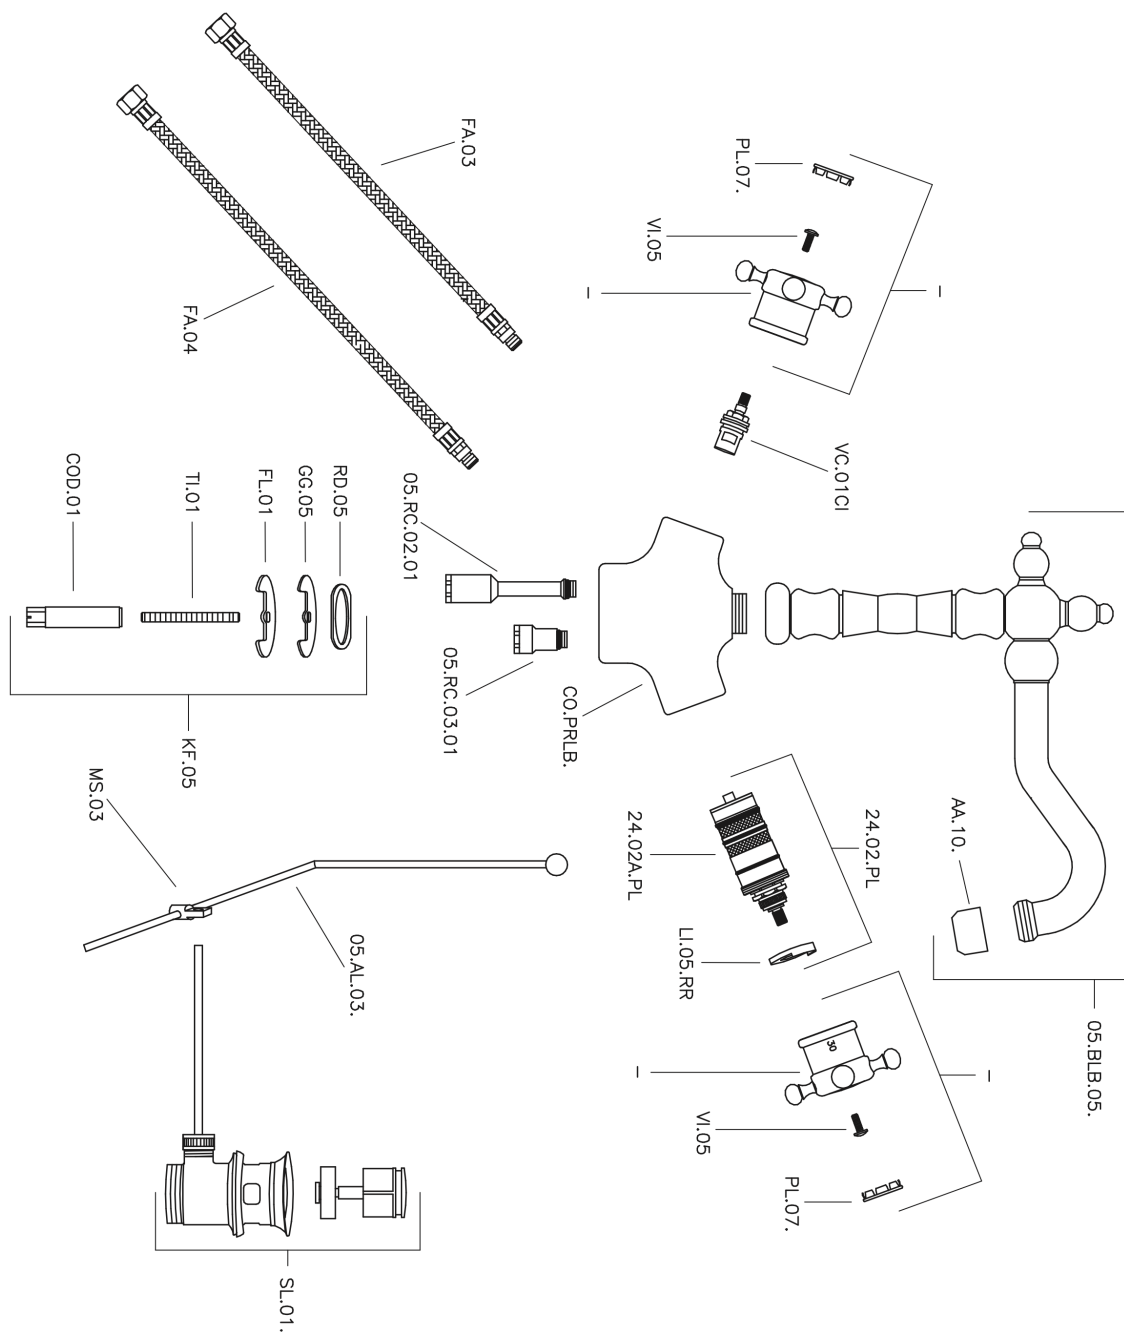

Thermostatic washbasin mixer THERMO_VTT52010

VTT52010

<https://en.huberitalia.com/thermostatic-washbasin-mixer-thermo-vtt52010>

2025-01-05