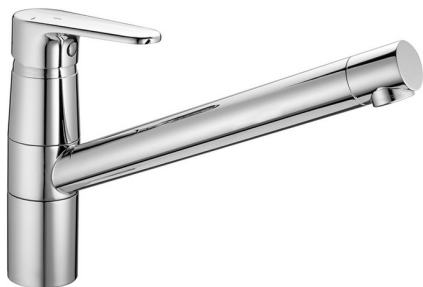

Single lever sink mixer Energysave KITCHEN_AH002585

MODEL **AH002585**

Single lever sink mixer Energysave, swivel spout, G.3/8" stainless steel flexible hoses

AVAILABLE FINISHINGS

-  **21** 21 Chrome
-  **2F** 2F Brushed Nickel
-  **40** 40 Matt Black

CHARACTERISTICS

Cartridge Spare Parts **ZZ96373000**

35 mm Cartridge

EcoStop

EcoStop feature limits water flow to approximately 50% of maximum output with one point of resistance on setting. Push slightly past the middle stop only when full water output is required. This will save water up to 50%.

EnergySave

Thanks to the EnergySave device, only cold water will be drawn if the lever is operated in the central position, so that the water heater will not be engaged and no hot water wasted, leading to considerable savings in energy and costs. The temperature can be adjusted by rotating the lever to the left, until the desired temperature is reached.