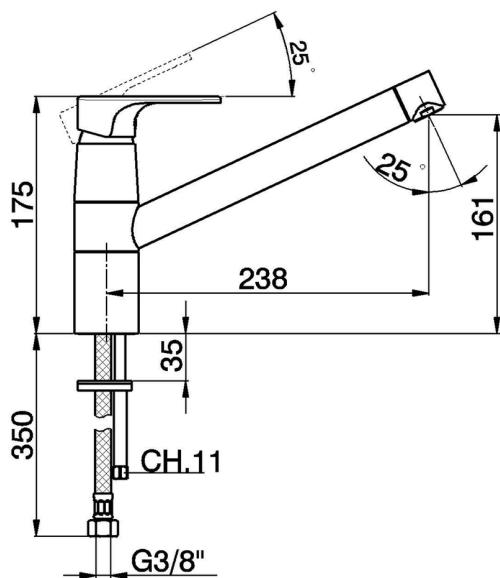

Single lever sink mixer Energysave KITCHEN_AH002585

MODEL **AH002585**

Single lever sink mixer Energysave, swivel spout, G.3/8" stainless steel flexible hoses

AVAILABLE FINISHINGS

-  **21** 21 Chrome
-  **2F** 2F Brushed Nickel
-  **40** 40 Matt Black

CHARACTERISTICS

Cartridge Spare Parts **ZZ96373000**

35 mm Cartridge

EcoStop

EcoStop feature limits water flow to approximately 50% of maximum output with one point of resistance on setting. Push slightly past the middle stop only when full water output is required. This will save water up to 50%.

EnergySave

Thanks to the EnergySave device, only cold water will be drawn if the lever is operated in the central position, so that the water heater will not be engaged and no hot water wasted, leading to considerable savings in energy and costs. The temperature can be adjusted by rotating the lever to the left, until the desired temperature is reached.