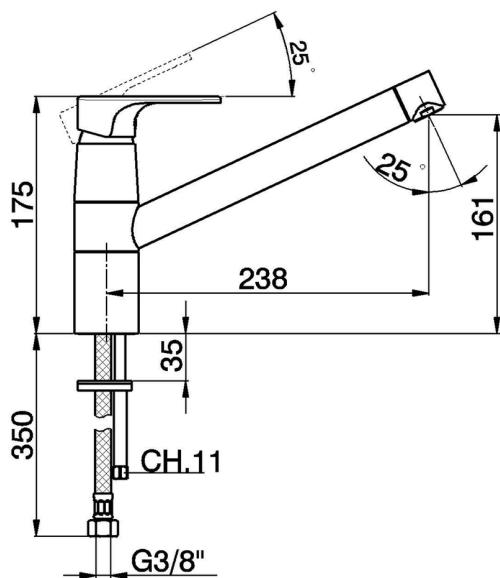

## Single lever sink mixer Energysave KITCHEN\_AH002585

MODEL **AH002585**

Single lever sink mixer Energysave, swivel spout, G.3/8" stainless steel flexible hoses

### CHARACTERISTICS

Cartridge Spare Parts **ZZ96373000**

**35 mm Cartridge**

### EcoStop

EcoStop feature limits water flow to approximately 50% of maximum output with one point of resistance on setting. Push slightly past the middle stop only when full water output is required. This will save water up to 50%.