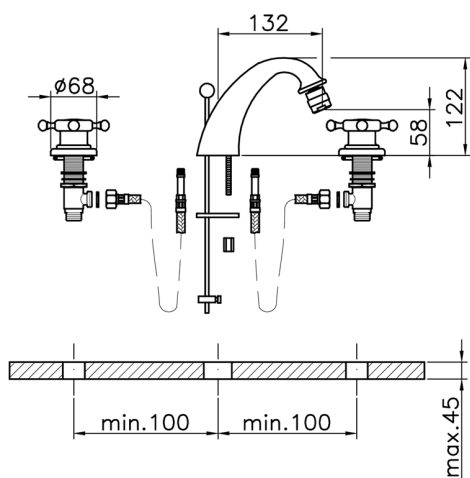

Bidet 3-holes mixer VICTORIAN_VT001220

MODEL **VT001220**

Bidet 3-holes mixer, with 1"1/4 automatic pop up waste, 1/2" F Stainless Steel Flexible hoses

AVAILABLE FINISHINGS

-  **21** 21 Chrome
-  **27** 27 Old Bronze
-  **2A** 2A Satin Brushed Nickel
-  **2G** 2G Antique Gold
-  **2W** 2W Brushed Gold